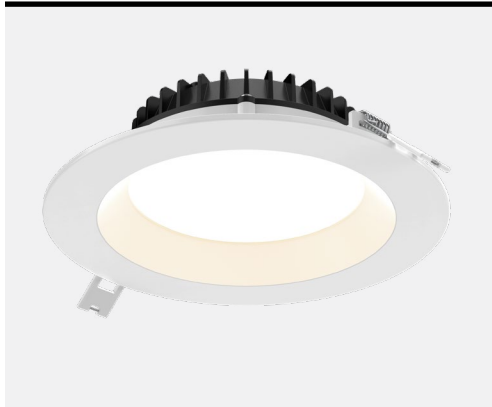

MODEL NAME **DDP6-CC**
ETCH
6-Inch Regressed Panel Light

The Etch range of circular recessed downlights, characterised by a deep-set LED position, provides a functional solution to general lighting without the uncomfortable glare.

PROJECT:	TYPE:
DATE:	QTY:
NOTES:	

QUICK SPECS

SIZE	WATTS	DELIVERED LUMENS*	COLOR °T 5CCT	CRI	VOLTAGE	BEAM ANGLE	FINISH
6"	20W	1500lm	2700K 3000K 3500K 4000K 5000K	90	120V	125°	○ White

*Lumen output measured at 3000K

LIGHT DISTRIBUTION

CONSTRUCTION

Lens Frosted	Type of optics Flat lens	Type of LED Back-lit SMD
Lens material Acrylic	Housing material Cast aluminum	Cut hole size 6-1/2"

RATINGS

Placement Indoor/Outdoor	Lifespan 50,000 hrs.	FT rating FT6
Location Wet	Certifications ETL, FCC, ICES, ES IC, ASTM E283-04, T24	Operating temperature -20° to 40° C

WHAT'S IN THE BOX

- LED recessed fixture
- Junction box
- Push-in wire connectors
- Mounting hardware
- Instruction sheet

ACCESSORIES

- [RFP-UNI](#)
Universal Drilling Plate
- [RFP-46](#)
Drilling Plate
- [DDP6-TRIM-BK](#)
Panel Trim in Black