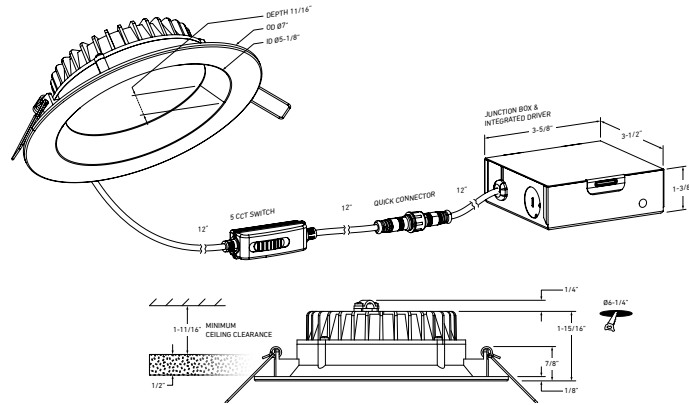

MODEL NAME **DDP6-CC**
ETCH
6-Inch Regressed Panel Light

The Etch range of circular recessed downlights, characterised by a deep-set LED position, provides a functional solution to general lighting without the uncomfortable glare.

PROJECT:	TYPE:
DATE:	QTY:
NOTES:	

QUICK SPECS

SIZE	WATTS	DELIVERED LUMENS*	COLOR °T 5CCT	CRI	VOLTAGE	BEAM ANGLE	FINISH
6"	20W	1500lm	2700K 3000K 3500K 4000K 5000K	90	120V	125°	○ White

*Lumen output measured at 3000K

LIGHT DISTRIBUTION

CONSTRUCTION

Lens Frosted	Type of optics Flat lens	Type of LED Back-lit SMD
Lens material Acrylic	Housing material Cast aluminum	Cut hole size 6-1/2"

RATINGS

Placement Indoor/Outdoor	Lifespan 50,000 hrs.	FT rating FT6
Location Wet	Certifications ETL, FCC, ICES, ES IC, ASTM E283-04, T24	Operating temperature -20° to 40° C

WHAT'S IN THE BOX

- LED recessed fixture
- Junction box
- Push-in wire connectors
- Mounting hardware
- Instruction sheet

ACCESSORIES

- [RFP-UNI](#)
Universal Drilling Plate
- [RFP-46](#)
Drilling Plate
- [DDP6-TRIM-BK](#)
Panel Trim in Black