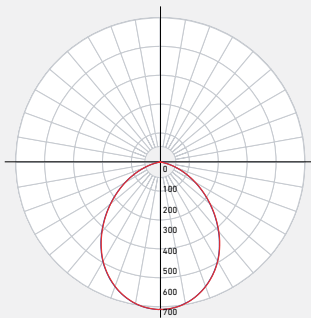

PROJECT:	TYPE:
DATE:	QTY:
NOTES:	

QUICK SPECS

SIZE	WATTS	DELIVERED LUMENS*	COLOR °T 5CCT	CRI	VOLTAGE	BEAM ANGLE	FINISH
6"	20W	1500lm	2700K 3000K 3500K 4000K 5000K	90	120V	125°	○ White

*Lumen output measured at 3000K

LIGHT DISTRIBUTION

CONSTRUCTION

Lens Frosted	Type of optics Flat lens	Type of LED Back-lit SMD
Lens material Acrylic	Housing material Cast aluminum	Cut hole size 6-1/2"

RATINGS

Placement Indoor/Outdoor	Lifespan 50,000 hrs.	FT rating FT6
Location Wet	Certifications ETL, FCC, ICES, ES IC, ASTM E283-04, T24	Operating temperature -20° to 40° C