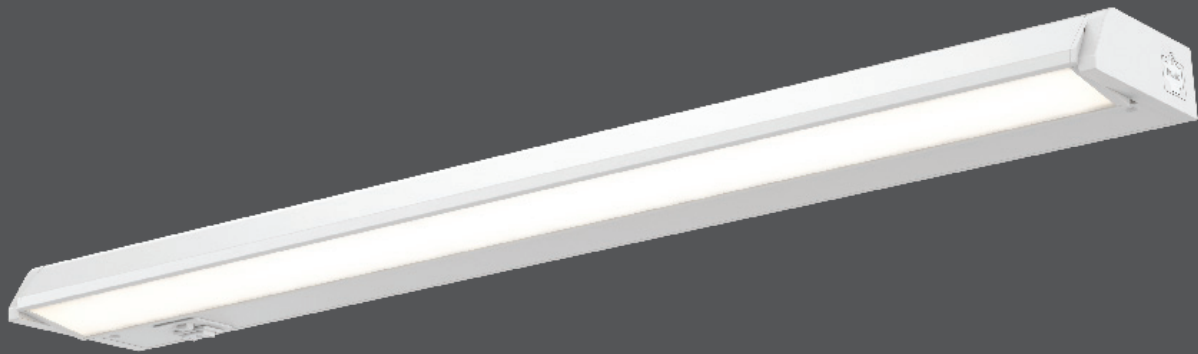

Color changing linear

When designing a linear, we always want our customers to have flexibility at their fingertips. This has become a reality with our CCT linear, as the toggle switch gives you the ability to choose between three color temperatures.

*Model 9009CC available with three selectable CCTs
2700K, 3000K, 4000K

Model	Size	Watts	Delivered lumens	LED lumens	CRI	Color °T	Voltage
9009CC-WH	9"	3 W	200 lm	280 lm	90	2700 K/ 3000 K/ 4000 K	120 V
9012CC-WH	12"	5 W	335 lm	450 lm	90	2700 K/ 3000 K/ 3500 K/ 4000 K/ 5000 K	120 V
9018CC-WH	18"	8 W	560 lm	770 lm	90	2700 K/ 3000 K/ 3500 K/ 4000 K/ 5000 K	120 V
9024CC-WH	24"	12 W	850 lm	1100 lm	90	2700 K/ 3000 K/ 3500 K/ 4000 K/ 5000 K	120 V
9030CC-WH	30"	16 W	1115 lm	1600 lm	90	2700 K/ 3000 K/ 3500 K/ 4000 K/ 5000 K	120 V

Specifications

Adjustable light source
 Switch-selectable CCT
 120 V direct connection or plug-in
 Dimmable with regular low-voltage electronic dimmers
 Over 50,000 hours of service life
 Interconnectable
 Very low profile
 Robust construction
 Refer to website for dimmer compatibility
 5-year warranty

Finish

○ **WH** White

Accessories

9000-ACCE24
 24" extension cord
9000-ACCE72
 72" extension cord

Order example

9012CC-WH
 12" undercabinet swivel hardwire linear with 335 lumens at 2700K/ 3000K/ 3500K/ 4000K/ 5000K in a white finish