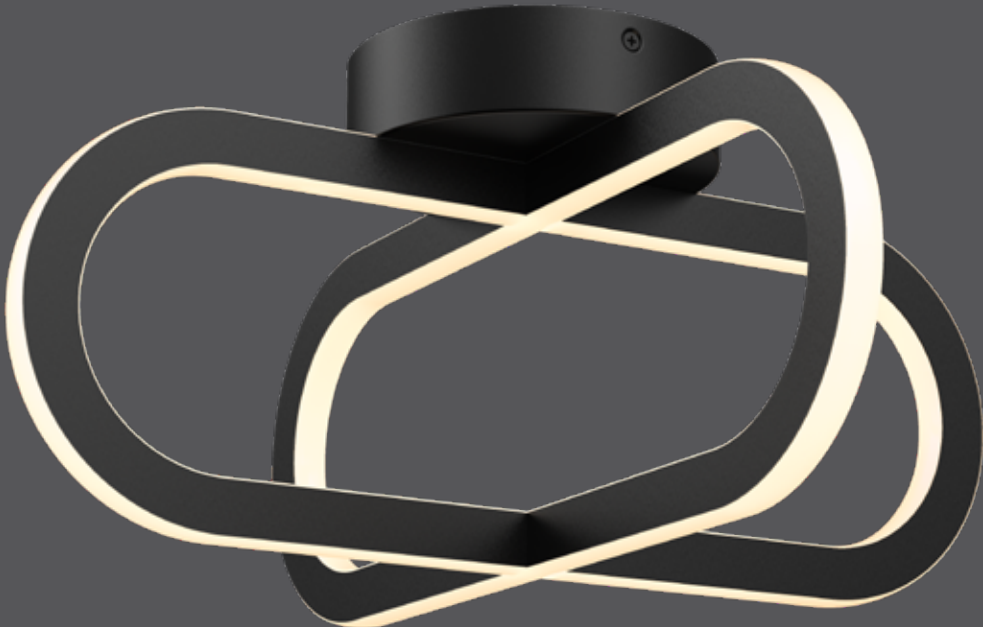

Arlo

A unique design with clean lines that will add the final touch to your office, bedroom and even that newly renovated mud room. The double-sided rings will add warmth and character.

NEW

DAMP

2700k 3000k 3500k 4000k 5000k

COLOR TEMPERATURE

ETL Intertek

| Model | Size | Watts | Delivered lumens | CRI | Color °T | Voltage |
|---------------|------|-------|------------------|-----|-----------------------------------|---------|
| FDB-CC | 16" | 40 W | 1350 lm | 90 | 2700, 3000, 3500, 4000, 5000 K | 120 V |

Specifications

Over 50,000 hours of service life
 Integrated driver
 Excellent color rendering
 Minimal heat emission
 Die-cast aluminum housing
 Switch-selectable CCT: 2700 K/3000 K/
 3500 K/4000 K/5000 K
 Canopy mount on 4" octagonal
 junction box
 Suitable for damp locations
 Easy installation
 Refer to website for dimmer compatibility
 5-year warranty

Finish

- **BB** Brushed Brass
- **BK** Black
- **SN** Satin Nickel

Order example

FDB-CC-BB
 16" flush mount in
 a brushed brass finish

Note

Other Color °T and Finishes available,
 but may require MOQ's and longer
 lead times. Please contact your DAL'S
 representative for more information.