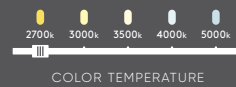

Geneva

Imagine being able to manually control the amount of light spread coming from both the top and bottom of your lighting fixture. This is now possible with our LED wall mount.

Model	Watts	Delivered lumens	LED lumens	CRI	Color °T	Voltage
LEDWALL-G-CC	8 W	600 lm	800 lm	90	2700, 3000, 3500, 4000, 5000 K	120 V

Specifications

Made of extruded aluminum
 Switch-selectable CCT: 2700 K/ 3000 K/3500 K/4000 K/5000 K in canopy
 Over 50,000 hours of service life
 Separately adjustable up and down lighting
 Easily adjustable lighting angle from 0° to 92°
 Low power consumption
 Superior color consistency
 Directional lighting
 Integrated dimmable driver
 ADA compliant
 Suitable for wet locations
 Refer to website for dimmer compatibility
 Ideal operating temperature: -20° to 40° C
 5-year warranty