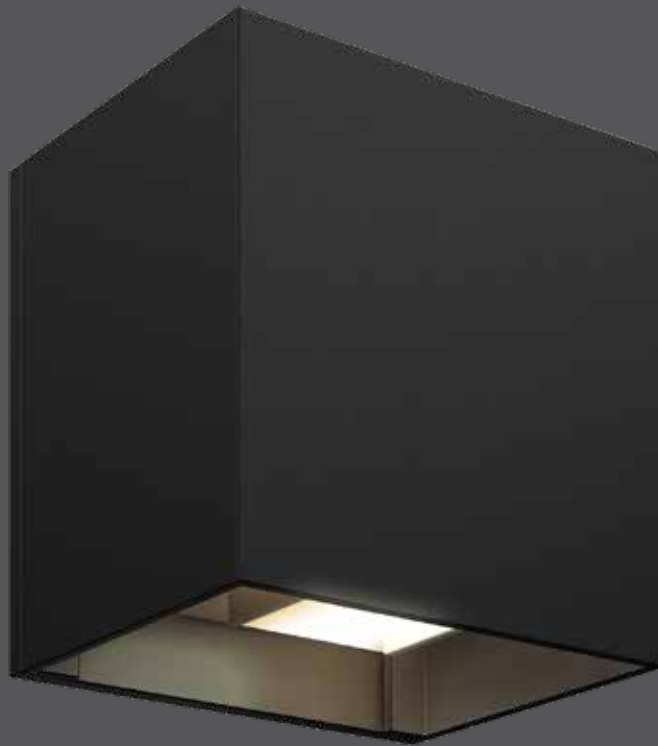

Geneva

Imagine being able to manually control the amount of light spread coming from both the top and bottom of your lighting fixture. This is now possible with our LED wall mount.

Model	Watts	Delivered lumens	LED lumens	CRI	Color °T	Voltage
LEDWALL-G-CC	8 W	600 lm	800 lm	90	2700, 3000, 3500, 4000, 5000 K	120 V

Specifications

Made of extruded aluminum
 Switch-selectable CCT: 2700 K/ 3000 K/3500 K/4000 K/5000 K in canopy
 Over 50,000 hours of service life
 Separately adjustable up and down lighting
 Easily adjustable lighting angle from 0° to 92°
 Low power consumption
 Superior color consistency
 Directional lighting
 Integrated dimmable driver
 ADA compliant
 Suitable for wet locations
 Refer to website for dimmer compatibility
 Ideal operating temperature: -20° to 40° C
 5-year warranty

Finish

● **BK** Black

Order example

LEDWALL-G-CC-BK
 Dimmable LEDWALL-G wall mount in a black finish

Note

Other Color °T and Finishes available, but may require MOQ's and longer lead times. Please contact your DALs representative for more information.