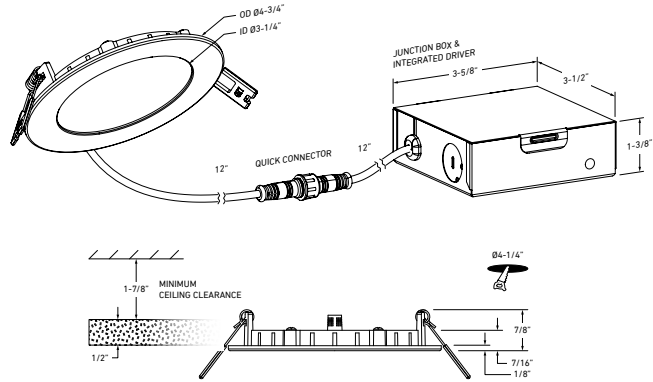

**MODEL NAME** **5004-DW**  
**EXCEL**  
**4" Round Panel Light With Dim-To-Warm Technology**

Our new LED Panel lights are more accessible than ever before. The sleek and minimal construction allows for the easiest of installations.

<b>PROJECT:</b>	<b>TYPE:</b>
<b>DATE:</b>	<b>QTY:</b>
<b>NOTES:</b>	

**QUICK SPECS**

SIZE	WATTS	DELIVERED LUMENS*	COLOR °T	CRI	VOLTAGE	BEAM ANGLE	FINISH
4"	11W	850lm	3000K-2200K	80	120V	110°	○ White

\*Lumen output measured at 3000K

**LIGHT DISTRIBUTION**

<b>CONSTRUCTION</b>	<b>Lens</b> Frosted	<b>Type of optics</b> Flat lens	<b>Type of LED</b> Edge-lit SMD
	<b>Lens material</b> Acrylic	<b>Housing material</b> Cast aluminum	<b>Cut hole size</b> 4-1/4"

**WHAT'S IN THE BOX**

- LED recessed fixture
- Junction box
- Push-in wire connectors
- Mounting hardware
- Instruction sheet

**COMPATIBLE ACCESSORIES**

- RFP-UNI**  
Universal Drilling Plate For 2", 3", 4" and 6" fixtures
- RFP-46**  
Drilling plate for 4" and 6" fixtures