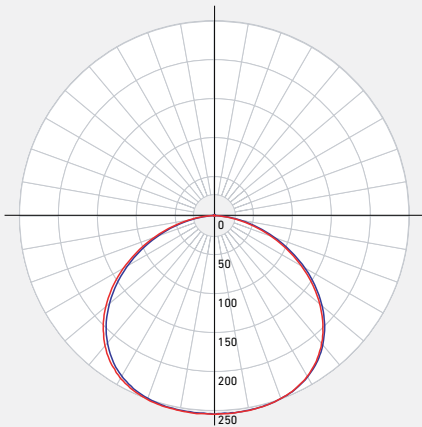

<b>PROJECT:</b>	<b>TYPE:</b>
<b>DATE:</b>	<b>QTY:</b>
<b>NOTES:</b>	

**QUICK SPECS**

SIZE	WATTS	DELIVERED LUMENS*	COLOR °T	CRI	VOLTAGE	BEAM ANGLE	FINISH
4"	11W	850lm	3000K-2200K	80	120V	110°	○ White

\*Lumen output measured at 3000K

**LIGHT DISTRIBUTION**

<b>CONSTRUCTION</b>	<b>Lens</b> Frosted	<b>Type of optics</b> Flat lens	<b>Type of LED</b> Edge-lit SMD
	<b>Lens material</b> Acrylic	<b>Housing material</b> Cast aluminum	<b>Cut hole size</b> 4-1/4"