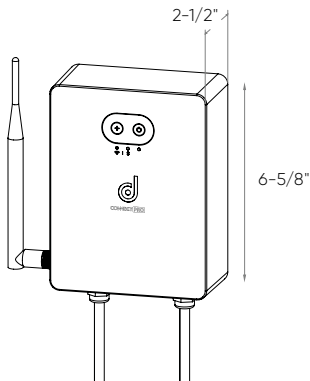

Core

The heart of your connected landscape system. By adding the Core, you unleash the full potential of smart lighting.

Model

DCP-TR60

60W low-voltage smart transformer

Specifications

Constant voltage mode power supply
 Protection: short circuit / Over voltage
 Input voltage: 120VAC 60Hz
 Output voltage: 24V DC
 Output Power: 60W
 Maximum recommended load: 80%
 Operating temperature: -30°C to 45°C
 Control with the Dals Connect app
 Integrated Hub
 Number of supported smart devices per hub: 128
 Can be controlled locally (without internet)
 Works with Dals Connect PRO devices
 Secure connection
 Can be used with a voice-controlled assistant
 Supports Wi-Fi and BLE Mesh protocols
 5-year warranty

Finish

BK Black

Download the Dals Connect app

Create groups
 Set schedules
 Remote access
 Compatible with Google Assistant and Amazon Alexa

Model

DCP-TR200

200W low-voltage smart transformer

Specifications

Constant voltage mode power supply
 Protection: short circuit / Over voltage
 Input voltage: 120VAC 60Hz
 Output voltage: 24V DC
 Output Power: 2x 100W outputs
 Maximum recommended load: 80%
 Operating temperature: -30°C to 45°C
 Control with the Dals Connect app
 Integrated Hub
 Number of supported smart devices per hub: 128
 Can be controlled locally (without internet)
 Works with Dals Connect PRO devices
 Secure connection
 Can be used with a voice-controlled assistant
 Supports Wi-Fi and BLE Mesh protocols
 5-year warranty