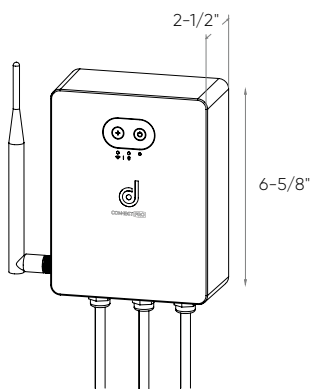

Core

The heart of your connected landscape system. By adding the Core, you unleash the full potential of smart lighting.

Model

DCP-TR60

60W low-voltage smart transformer

Specifications

Constant voltage mode power supply
 Protection: short circuit / Over voltage
 Input voltage: 120VAC 60Hz
 Output voltage: 24V DC
 Output Power: 60W
 Maximum recommended load: 80%
 Operating temperature: -30°C to 45°C
 Control with the Dals Connect app
 Integrated Hub
 Number of supported smart devices per hub: 128
 Can be controlled locally (without internet)
 Works with Dals Connect PRO devices
 Secure connection
 Can be used with a voice-controlled assistant
 Supports Wi-Fi and BLE Mesh protocols
 5-year warranty

Finish

BK Black

Download the Dals Connect app

Create groups
 Set schedules
 Remote access
 Compatible with Google Assistant and Amazon Alexa

Model

DCP-TR200

200W low-voltage smart transformer

Specifications