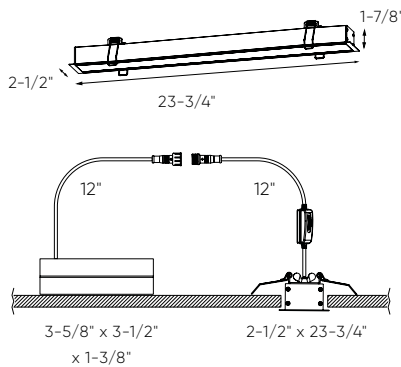

Model	Size	Watts	Delivered lumens	CRI	Color °T	Voltage
DCP-LNR24	24"	20 W	1785 lm	90	RGB + 2700 K - 6500 K	120 V
DCP-LNR48	48"	40 W	3380 lm			

Specifications

Includes a junction box with integrated driver
Over 50,000 hours of service life
Full color spectrum
2700K - 6500K in pure whites
108° beam angle
Dimmable through the Dals Connect app only
Bluetooth mesh technology
IC certification (suitable for direct contact with insulation)
Air-tight certified as per ASTM E283-04
Suitable for dry locations
5-year warranty

Finish

○ WH White

Accessories

LNACC-L16FT

16-foot lens for Boulevard series pendants and recessed linears

Note

Add the DALS Connect Pro Hub for even greater flexibility: voice control, remote access, expanded mesh network, ability to connect up to 128 devices per Hub.

Download the Dals Connect app

Create groups
Set schedules
Remote access*
Compatible with Google Assistant and Amazon Alexa*

*Hub needed