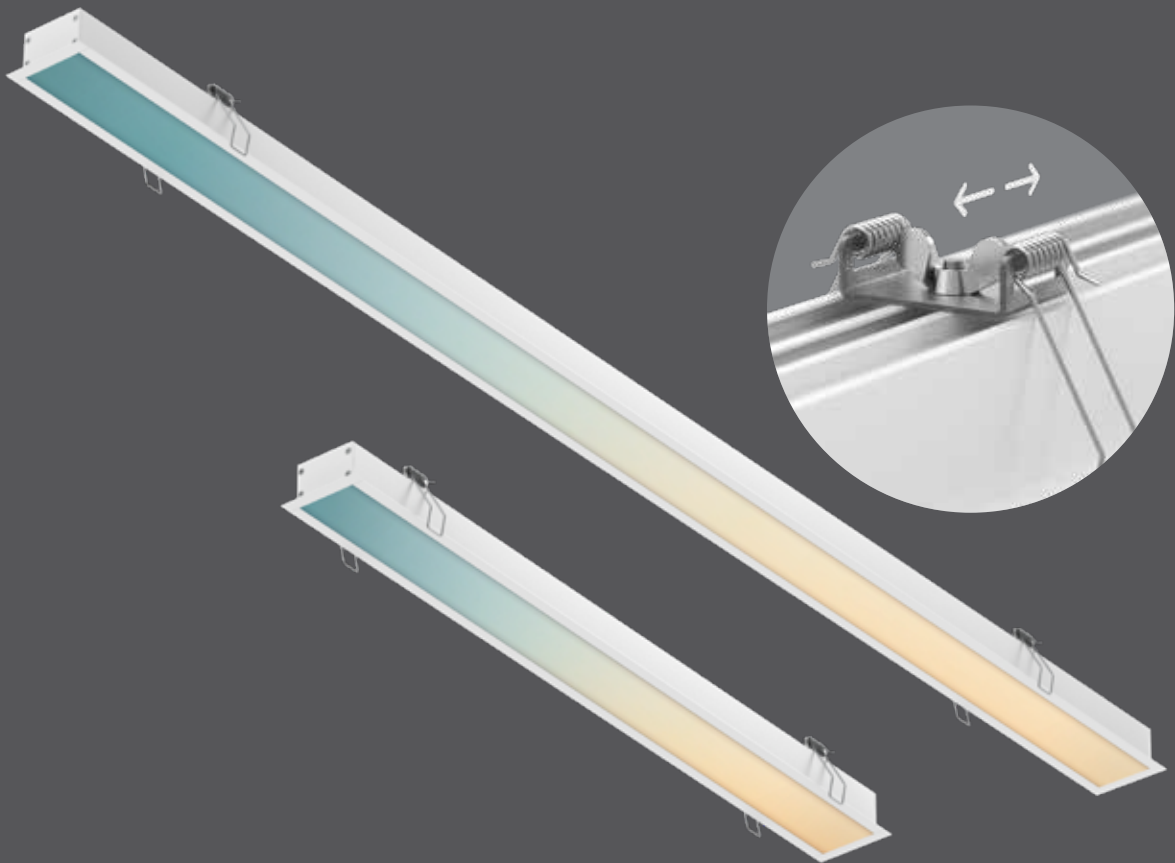

Boulevard Pro

The Boulevard series, an architectural recessed lighting channel that can be installed in a wide range of commercial and residential environments. Add depth to ceiling planes with a visible separation, or seamlessly daisy-chained to create dramatic effects.

Model	Size	Watts	Delivered lumens	CRI	Color °T	Voltage
DCP-LNR24	24"	20 W	1785 lm	90	RGB + 2700 K - 6500 K	120 V
DCP-LNR48	48"	40 W	3380 lm			

Specifications

Includes a junction box with integrated driver
 Over 50,000 hours of service life
 Full color spectrum
 2700K - 6500K in pure whites
 108° beam angle
 Dimmable through the Dals Connect app only
 Bluetooth mesh technology
 IC certification (suitable for direct contact with insulation)
 Air-tight certified as per ASTM E283-04
 Suitable for dry locations
 5-year warranty

Finish

○ WH White

Accessories

LNACC-L16FT

16-foot lens for Boulevard series pendants and recessed linears

Note

Add the DALS Connect Pro Hub for even greater flexibility: voice control, remote access, expanded mesh network, ability to connect up to 128 devices per Hub.

Download the Dals Connect app

Create groups
 Set schedules
 Remote access*
 Compatible with Google Assistant and Amazon Alexa*

*Hub needed

DCP-LNR24 23-3/8" x 2-1/8" 

DCP-LNR48 47-7/16" x 2-1/8" 