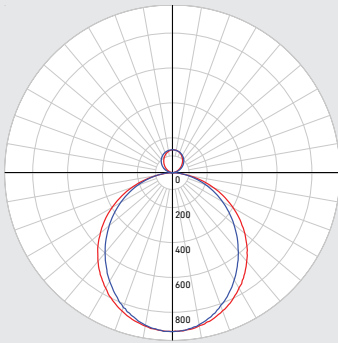

LIGHT DISTRIBUTION

CONSTRUCTION

Lens Frosted	Finish type Powder coated	Type of LED SMD
Lens material PC	Housing material Aluminium extrusion	Mounting Octo Jbox

RATINGS

Placement Indoor	Lifespan 50,000 hrs.	IP rating IP20
Location Dry	Certifications ES, ETL, FCC, ICES, T20, T24	Operating temperature -20° to 40° C

WHAT'S IN THE BOX

- LED linear pendant
- Mounting bracket
- Mounting hardware
- Wire nuts
- Instruction sheet

ACCESSORIES

LNACC-L16FT
16-foot lens for Boulevard series pendants and recessed linears

ADAPTERS

-