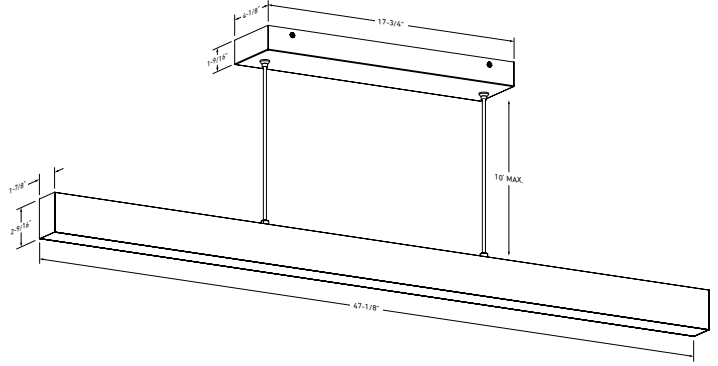

MODEL NAME **LNPD48-CC-V**
BOULEVARD PENDANT
48" linear pendant

The Boulevard series, a linear light fixture perfect for general office, home, and shop illumination. Can be interconnected to produce striking visual effects.

QUICK SPECS

SIZE	WATTS	DELIVERED LUMENS*	COLOR °T 5CCT	CRI	VOLTAGE	BEAM ANGLE	LIGHT DIRECTION	FINISH
48"	40W	Total: 2805lm Up: 337lm Down: 2468lm	2700K 3000K 3500K 4000K 5000K	93.9	120V 277V 347V	105°	Up/down: 12% Up 88% Down	● Black