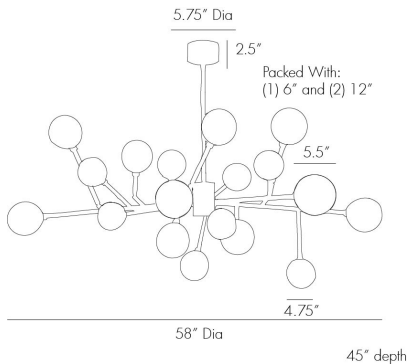

ARTERIORES

DALLAS MEDIUM CHANDELIER

89966

H: 8.5 IN, W: 58 IN, D: 45 IN

Vintage Brass

Contract Suitable As Is

The Dallas Chandelier (89981), one of our most popular designs, is now available in a vintage brass finish. This 18-light mid-century inspired design features seedy glass spheres and 12 out of 18 arms are adjustable, making this the perfect DIY project for your more discerning clients. Shown with small clear tubular bulbs. Additional pipe available PIPE-110. Damp-rated, although limited covered outdoor conditions may affect finish.

APPEARANCE

Material	Brass, Glass, Steel
Material Type	Seedy
Finish	Brown Nickel, Clear, Polished Nickel, Smoke, Vintage Brass
Top Coat/Sealant	true

DIMENSIONS

Globe 1	H: 5.5 IN, Dia: 5.50 IN
Globe 2	H: 4.75 IN, Dia: 4.75 IN
Minimum Hanging Height	8.5 IN
Maximum Hanging Height	32 IN
Canopy	H: 2.5 IN, Dia: 5.00 IN

WIRING

Rating	Damp
Cord	10 FT IN, Black, Clear/Silver, SVT
Socket	18, Type B - E12, Type B=E12 Other
Photographed Bulb	Small Clear Tubular Bulb
Maximum Watt	40
Voltage	110-120 V

CERTIFICATIONS

Certifications	Mexico Australia, China, European Union, United Arab Emirates, United States, Canada
----------------	---

REPLACEMENT PARTS

Replacement Part 1	pipe-100, PIPE-103, PIPE-110
Replacement Part 1 Dim	(1) 6" and (1) 12"
Replacement Part 2	pivot-100, PIVOT-101, PIVOT-105
Replacement Part 2 Dim	1.5" x .5"