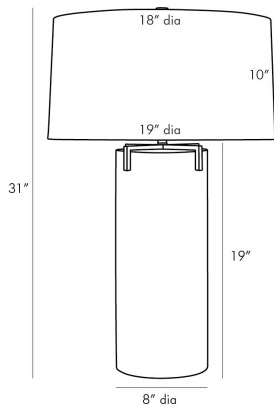

## DALE LAMP

49351-735

H: 31 IN, Dia: 19.00 IN

Smoke

Contract Suitable As Is

Featuring a simple cylindrical glass body the Dale Lamp elevates simplicity with the lustrous appeal of this smoke glass version. Lacking a base and a formal cap the Dale uses negative space and transparency to in fact add more to its space. Replacing the traditional cap is a brown nickel claw-like top that gives way to its neck and its ivory microfiber drum shade with white microfiber lining. Features a matching finial and a taupe cloth cord.

### DIMENSIONS

Shade	Top: 18.00 IN, Dia: 19.00 IN, Side: 10 IN
Body	H: 19 IN, Dia: 8.00 IN
Neck	H: 1.5 IN, Dia: 1.00 IN
Foot Print	Dia: 8.00 IN
Harp	8 IN

### WIRING

Rating	Indoor Only
Tilt Test	10 Degrees - AU
Cord	8 FT IN, SPT-2, Taupe Fabric
Socket	1, Nickel, Type A- E26, 3-Way
Switch	3-Way Rotary, At Socket
Maximum Watt	100
Voltage	110-120 V

### SHIPPING

Product Weight	8 LBS
Gross Weight 1	9 LBS
Gross Weight 2	2.5 LBS
Shipping Box 1	H: 25 IN, H: 27 IN, L: 12 IN, L: 13 IN, W: 12 IN, W: 13 IN
Shipping Box 2	H: 14 IN, L: 23 IN, W: 23 IN