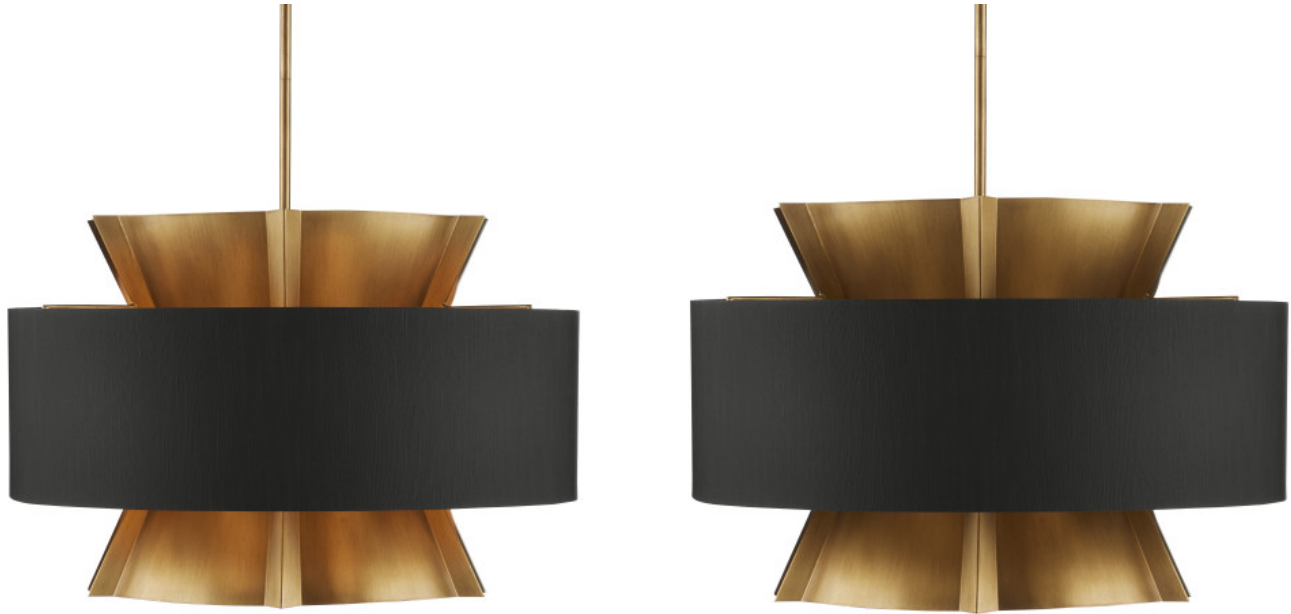

CURREY

& COMPANY

Oxenwood Chandelier

9000-0970

Overall: 20"h x 24"dia
Adjustable Height: 23"h to 65"h

Finish: Brass/Black
Materials: Wrought Iron/Fabric Shade

Item Weight: 13 lb
Number of Lights: 6
Suggested Bulb: G Globe
Socket Type: E12
Watts per Socket / Item: 60 / 360

Cord: 13' Gold
Shade: Bla

The Oxenwood Chandelier exhibits masculine attributes that will make it a powerful statement piece in a room, as well as a contrasting one. The black shantung shade that wraps artfully around the conjoined fluted metal shapes has a silver lining. Juxtapos