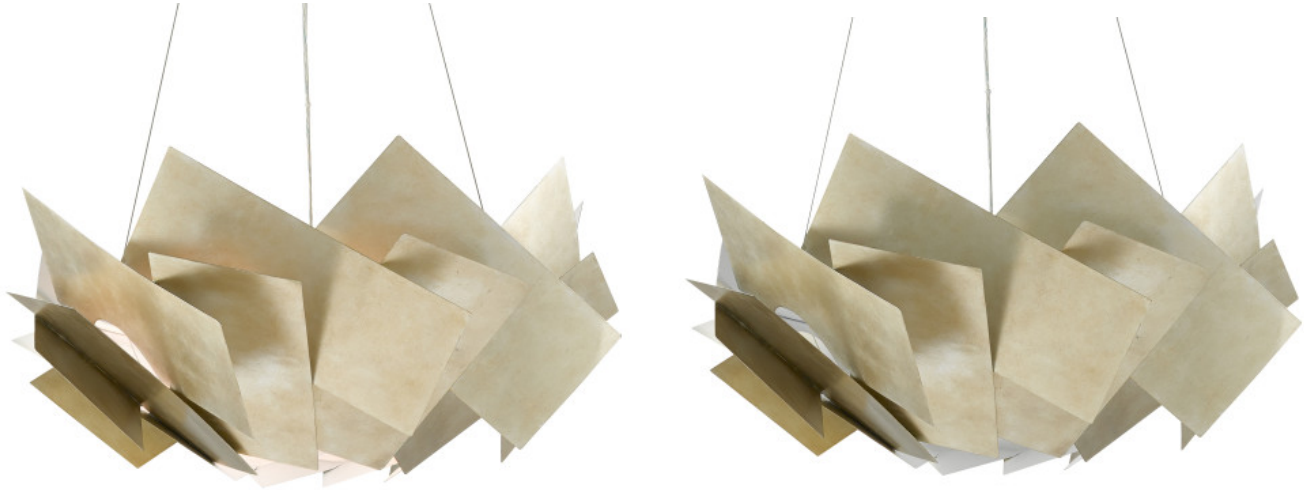

CURREY

& COMPANY

Artiste Chandelier

9000-0549

Overall: 15"h x 33"dia
Adjustable Height: 21"h to 130"h

Finish: Silver Leaf
Materials: Wrought Iron/Opaque Acrylic

Item Weight: 23 lb
Number of Lights: 3
Suggested Bulb: A Standard
Socket Type: E26
Watts per Socket / Item: 60 / 180

Cord: 13' Silver

Our Artiste Chandelier is a powerful composition made of simple wrought iron-panels. It's how these sheets of metal, in a silver leaf finish, are arranged that bring it its edgy style. The bottom of the silver chandelier is fitted with an opaque acrylic d