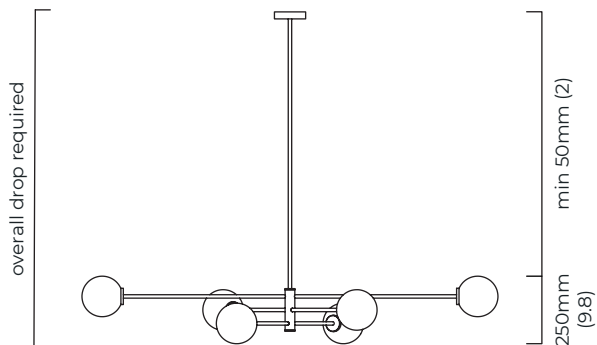

FINISH

satin brass with matt opal glass shades
CTO-01-245-0101

dark bronze with matt opal glass shades
CTO-01-245-0102

SUSPENSION

drop rod with ceiling box

please specify the required overall drop from the ceiling to the bottom of the fitting

BULBS

240v - 6 x E14, 25w max (or 4.5w LED 2700k)
120v - 6 x E12, 60w max (or 6.5w LED 2700k)
(no bulbs supplied)

WEIGHT

10kg (22lbs)

CERTIFICATION

E492308

mounting plate dimensions