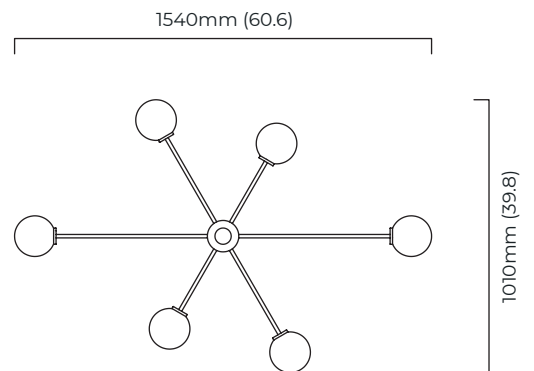

TREVI 6 PENDANT

Inspired by the famous fountain at the Piazza di Trevi the brass or bronze arms of the Trevi pendant provide a perfectly balanced composition meeting at the precisely formed central pillar.

FINISH

satin brass with matt opal glass shades
CTO-01-245-0101

dark bronze with matt opal glass shades
CTO-01-245-0102

SUSPENSION

drop rod with ceiling box

please specify the required overall drop from the ceiling to the bottom of the fitting

BULBS

240v - 6 x E14, 25w max (or 4.5w LED 2700k)
120v - 6 x E12, 60w max (or 6.5w LED 2700k)
(no bulbs supplied)

WEIGHT

10kg (22lbs)

CERTIFICATION

E492308

mounting plate dimensions