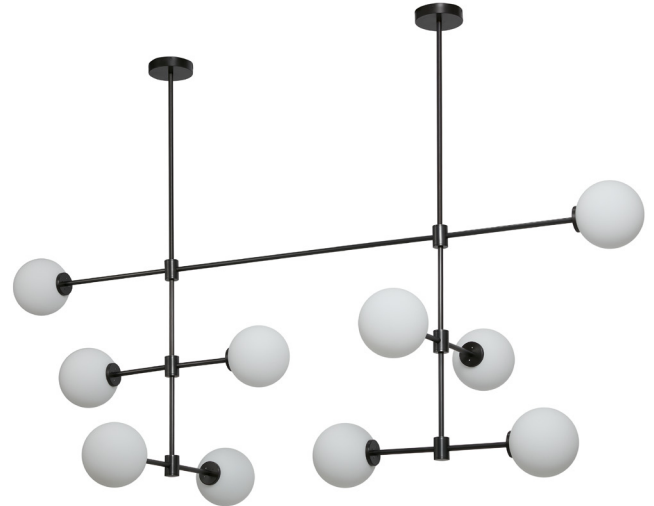

TREVI MULTI 10

A grand statement of graphic precision, the Multi-arm Trevi is a series of satin brass or bronze arms arranged to illuminate a larger space and can be scaled to fit any interior.

FINISH

240V:
satin brass with matt opal glass shades
TREPE1SBMO-240

bronze with matt opal glass shades
TREPE1BZMO-240

110V:
satin brass with matt opal glass shades
TREPE1SBMO-110

bronze with matt opal glass shades
TREPE1BZMO-110

SUSPENSION

drop rod with ceiling box

please specify the required overall drop from the ceiling to the bottom of the fitting

BULBS

240v - 10 x E14, 25w max (or 4.5w LED 2700k)

110v - 10 x E12, 25w max (or 4.5w LED 2700k)
(no bulbs supplied)

WEIGHT

9.5kg (21lbs)

CERTIFICATION