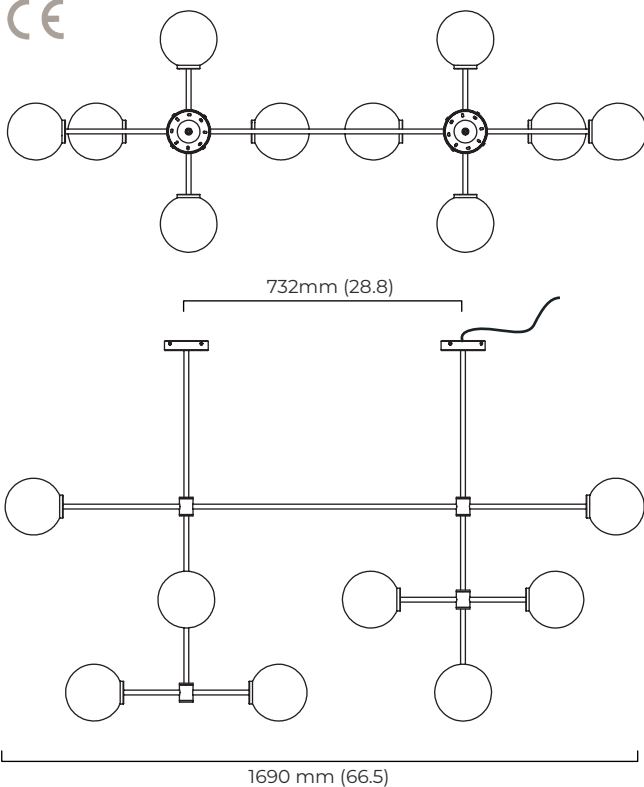

### SUSPENSION

drop rod with ceiling box

please specify the required overall drop from the ceiling to the bottom of the fitting

### BULBS

240v - 10 x E14, 25w max (or 4.5w LED 2700k)

110v - 10 x E12, 25w max (or 4.5w LED 2700k)  
(no bulbs supplied)

### WEIGHT

9.5kg (21lbs)

### CERTIFICATION

mounting plate dimensions