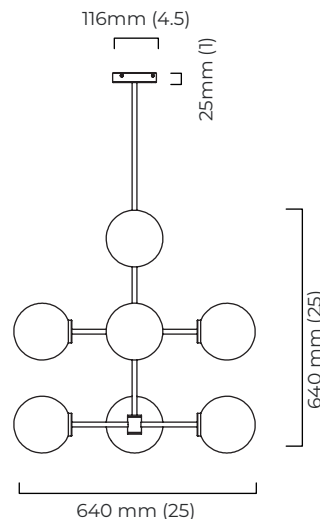

### SUSPENSION

drop rod with ceiling box

please specify the required overall drop from the ceiling to the bottom of the fitting

### BULBS

240v - 10 x E14, 25w max (or 4.5w LED 2700k)

110v - 10 x E12, 25w max (or 4.5w LED 2700k)  
(no bulbs supplied)

### WEIGHT

9.5kg (21lbs)

### CERTIFICATION

mounting plate dimensions