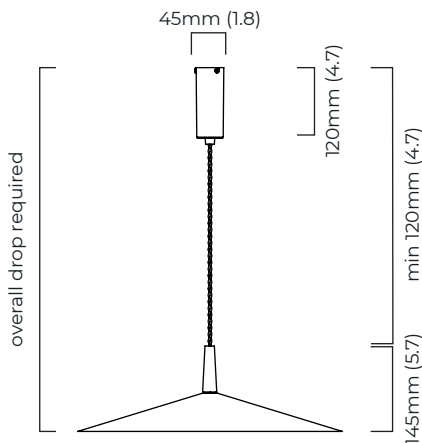

please specify the required overall drop from the ceiling to the bottom of the fitting

BULBS

integrated LED - trailing edge dimmable - 8w - 2700k

WEIGHT

7kg (15.4lbs)

CERTIFICATION

mounting plate dimensions