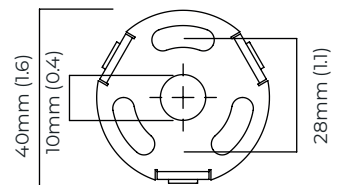

please specify the required overall drop from the ceiling to the bottom of the fitting

BULBS

integrated LED - trailing edge dimmable - 8w - 2700k

WEIGHT

7kg (15.4lbs)

CERTIFICATION

mounting plate dimensions