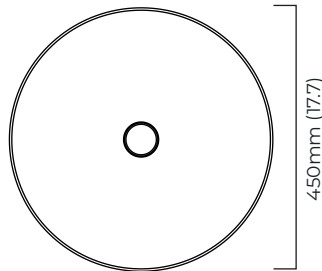

please specify the required overall drop from the ceiling to the bottom of the fitting

BULBS

integrated LED - trailing edge dimmable - 8w - 2700k

WEIGHT

7kg (15.4lbs)

CERTIFICATION

mounting plate dimensions