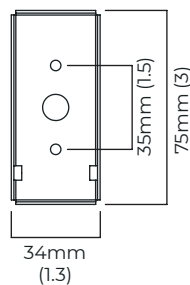

WEIGHT

2.5kg (5.5lbs)

CERTIFICATION

mounting plate dimensions

North America junction box cover

| | Input Voltage | As Standard | On Request |
|---------------------------|---------------|-------------|------------|
| Phase Cut (rotary dimmer) | 240 | ✓ | |
| 0/1-10V230 | 240 | ✗ | ✗ |
| DALi | 240 | ✗ | ✓ |
| Phase Cut (rotary dimmer) | 110 | ✓ | |
| 0/1-10V120 | 110 | ✗ | ✗ |
| DALi | 110 | ✗ | ✗ |