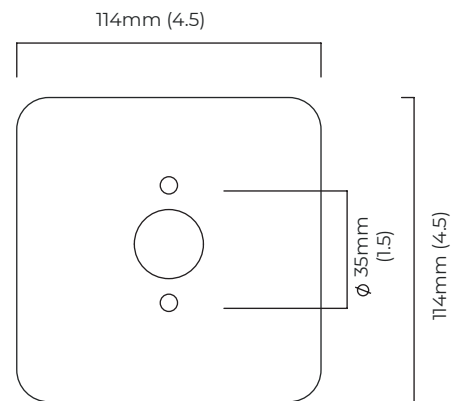

WEIGHT

2.5kg (5.5lbs)

CERTIFICATION

mounting plate dimensions

North America junction box cover

| | Input Voltage | As Standard | On Request |
|---------------------------|---------------|-------------|------------|
| Phase Cut (rotary dimmer) | 240 | ✓ | |
| 0/1-10V230 | 240 | ✗ | ✗ |
| DALi | 240 | ✗ | ✓ |
| Phase Cut (rotary dimmer) | 110 | ✓ | |
| 0/1-10V120 | 110 | ✗ | ✗ |
| DALi | 110 | ✗ | ✗ |