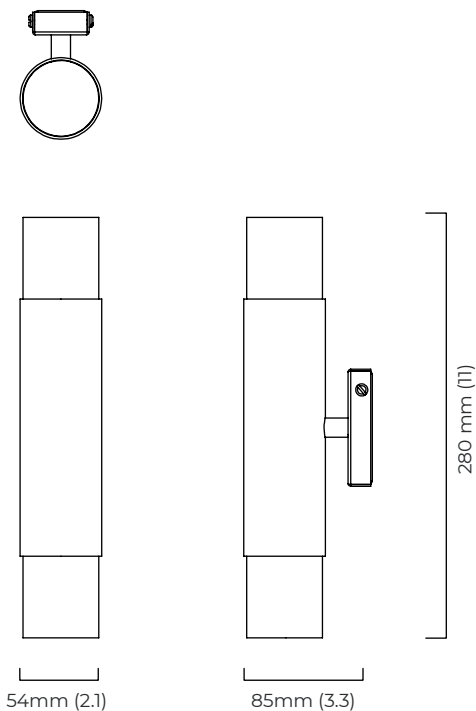

FINISH

240V:
satin brass with alabaster
ROMWATSB-240

bronze with alabaster
ROMWATBZ-240

110V:
satin brass with alabaster
ROMWATSB-110

bronze with alabaster
ROMWATBZ-110

BULBS

integrated LED - trailing edge dimmable - 9 w - 2700k

WEIGHT

2.5kg (5.5lbs)

CERTIFICATION

mounting plate dimensions

North America junction box cover

| | Input Voltage | As Standard | On Request |
|---------------------------|---------------|-------------|------------|
| Phase Cut (rotary dimmer) | 240 | ✓ | |
| 0/1-10V230 | 240 | ✗ | ✗ |
| DALi | 240 | ✗ | ✓ |
| Phase Cut (rotary dimmer) | 110 | ✓ | |
| 0/1-10V120 | 110 | ✗ | ✗ |
| DALi | 110 | ✗ | ✗ |