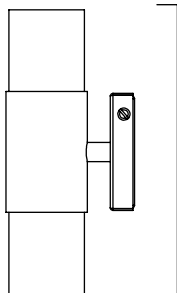

### FINISH

240V:  
satin brass with alabaster  
ROMWAOSB-240

bronze with alabaster  
ROMWATBZ-240

110V:  
satin brass with alabaster  
ROMWAOSB-110

bronze with alabaster  
ROMWATBZ-110

### CERTIFICATION

mounting plate dimensions

North America junction box cover

54mm (2.1)

85mm (3.3)

190mm (7.5)

|                           | Input Voltage | As Standard | On Request |
|---------------------------|---------------|-------------|------------|
| Phase Cut (rotary dimmer) | 240           | ✓           |            |
| 0/1-10V230                | 240           | ✗           | ✗          |
| DALi                      | 240           | ✗           | ✓          |
| Phase Cut (rotary dimmer) | 110           | ✓           |            |
| 0/1-10V120                | 110           | ✗           | ✗          |
| DALi                      | 110           | ✗           | ✗          |