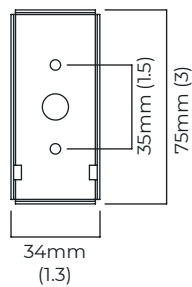

### WEIGHT

2kg (4.4lbs)

### CERTIFICATION

mounting plate dimensions

North America junction box cover

54mm (2.1)

85mm (3.3)

190mm (7.5)

|                           | Input Voltage | As Standard | On Request |
|---------------------------|---------------|-------------|------------|
| Phase Cut (rotary dimmer) | 240           | ✓           |            |
| 0/1-10V230                | 240           | ✗           | ✗          |
| DALi                      | 240           | ✗           | ✓          |
| Phase Cut (rotary dimmer) | 110           | ✓           |            |
| 0/1-10V120                | 110           | ✗           | ✗          |
| DALi                      | 110           | ✗           | ✗          |