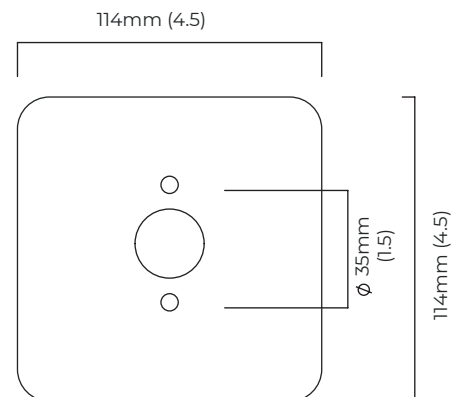

### WEIGHT

2kg (4.4lbs)

### CERTIFICATION

mounting plate dimensions

North America junction box cover

54mm (2.1)

85mm (3.3)

190mm (7.5)

|                           | Input Voltage | As Standard | On Request |
|---------------------------|---------------|-------------|------------|
| Phase Cut (rotary dimmer) | 240           | ✓           |            |
| 0/1-10V230                | 240           | ✗           | ✗          |
| DALi                      | 240           | ✗           | ✓          |
| Phase Cut (rotary dimmer) | 110           | ✓           |            |
| 0/1-10V120                | 110           | ✗           | ✗          |
| DALi                      | 110           | ✗           | ✗          |