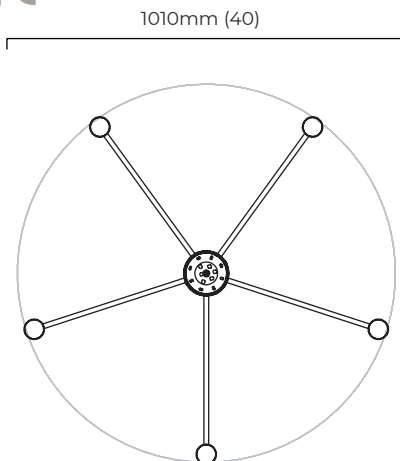

ROMA PENDANT

Celebrating the simplicity of line and form, The Roma collection is designed to highlight the noble quality of materials. Its modern silhouette creates a sleek profile which seamlessly highlights a wall or ceiling.

FINISH

240V:
satin brass with alabaster
ROMPEOSB-240

bronze with alabaster
ROMPEOBZ-240

110V:
satin brass with alabaster
ROMPEOSB-110

bronze with alabaster
ROMPEOBZ-110

SUSPENSION

drop rod with ceiling box

please specify the required overall drop from the ceiling to the bottom of the fitting

BULBS

integrated LED - trailing edge dimmable - 45w - 2700k

WEIGHT

7.5kg (16.5lbs)

CERTIFICATION