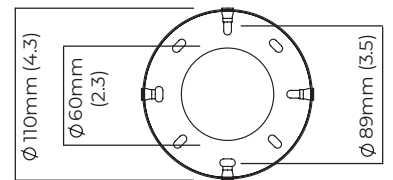

mounting plate dimensions