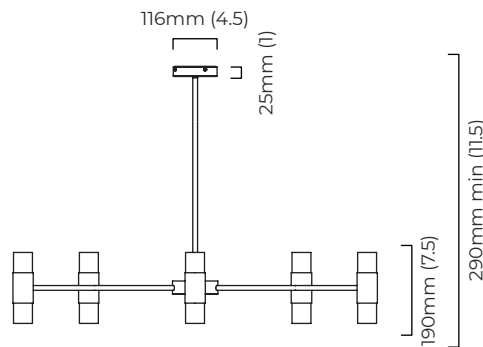

ROMA PENDANT

Celebrating the simplicity of line and form, The Roma collection is designed to highlight the noble quality of materials. Its modern silhouette creates a sleek profile which seamlessly highlights a wall or ceiling.

FINISH

240V:
satin brass with alabaster
ROMPEOSB-240

bronze with alabaster
ROMPEOBZ-240

110V:
satin brass with alabaster
ROMPEOSB-110

bronze with alabaster
ROMPEOBZ-110

SUSPENSION

drop rod with ceiling box

please specify the required overall drop from the ceiling to the bottom of the fitting

BULBS

integrated LED - trailing edge dimmable - 45w - 2700k

WEIGHT

7.5kg (16.5lbs)

CERTIFICATION