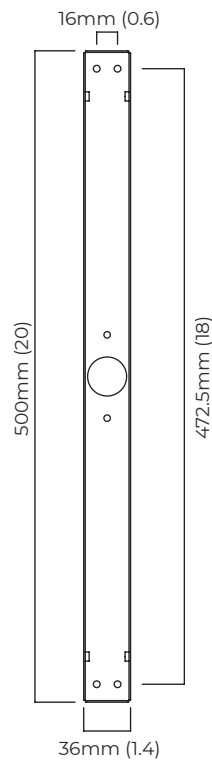

bronze
CTO-07-100-0001

satin brass
CTO-07-100-0002

BULBS

240v - 2 x G9, 25w max halogen (or 2.3w LED 2700k)
120v - 2 x G9, 25w max halogen (or 2.3w LED 2700k)
(no bulbs supied)

WEIGHT

7kg (15.4lbs)

CERTIFICATION

130mm (5.1)

mounting plate dimensions

North America junction box cover