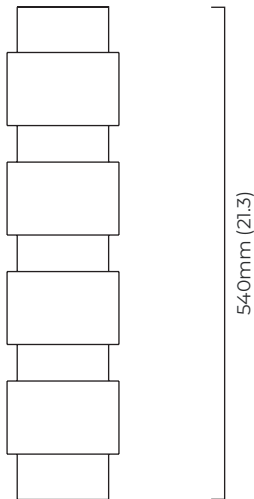

bronze
CTO-07-100-0001

satin brass
CTO-07-100-0002

BULBS

240v - 2 x G9, 25w max halogen (or 2.3w LED 2700k)
120v - 2 x G9, 25w max halogen (or 2.3w LED 2700k)
(no bulbs supied)

WEIGHT

7kg (15.4lbs)

CERTIFICATION

130mm (5.1)

mounting plate dimensions

North America junction box cover