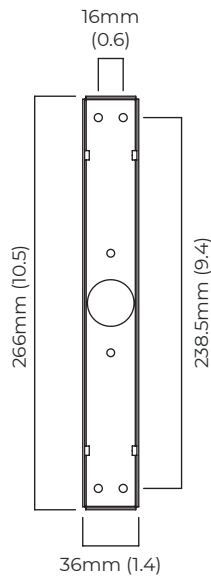

satin brass
CTO-07-095-0002

satin stainless steel
CTO-07-095-0003

BULBS

240v - 2 x G9, 25w max halogen (or 2.3w LED 2700k)
120v - 2 x G9, 25w max halogen (or 2.3w LED 2700k)
(no bulbs supplied)

WEIGHT

4kg (8.8lbs)

CERTIFICATION

E492308

mounting plate dimensions

North America junction box cover