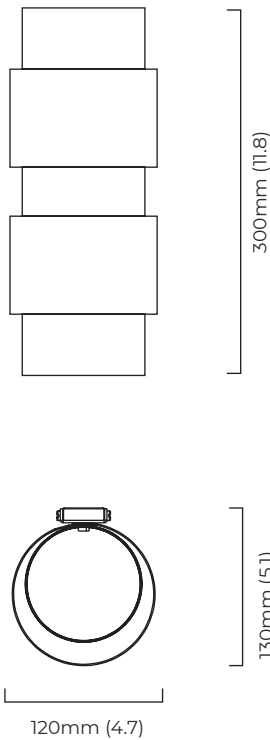

satin brass
CTO-07-095-0002

satin stainless steel
CTO-07-095-0003

BULBS

240v - 2 x G9, 25w max halogen (or 2.3w LED 2700k)
120v - 2 x G9, 25w max halogen (or 2.3w LED 2700k)
(no bulbs supplied)

WEIGHT

4kg (8.8lbs)

CERTIFICATION

E492308

mounting plate dimensions

North America junction box cover