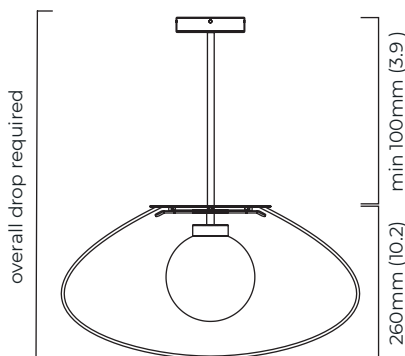

PETRA LARGE PENDANT

Delicate yet strong, this curvaceous pebble-like pendant contrasts a translucent hand blown glass shade with refined metalwork. Both sizes can be used in combinations to create installations.

FINISH

satin brass with smoked glass shade
and hand shaped smoked glass inner shade
CTO-01-182-0021

dark bronze with smoked glass shade
and hand shaped smoked glass inner shade
CTO-01-182-0023

satin brass with smoked glass shade
and white opal glass inner shade
CTO-01-182-0022

dark bronze with smoked glass shade
and white opal glass inner shade
CTO-01-182-0024

SUSPENSION

drop rod with ceiling box

please specify the required overall drop from the ceiling
to the bottom of the fitting

BULBS

240v - 1 x E14, 60w max (or 6.5w LED 2700k)
120v - 1 x E12, 60w max (or 6.5w LED 2700k)
(no bulbs supplied)

WEIGHT

12kg (26.5lbs)

CERTIFICATION

E492308