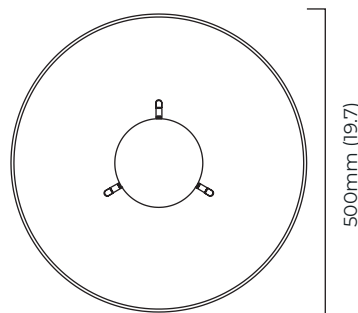

PETRA LARGE PENDANT

Delicate yet strong, this curvaceous pebble-like pendant contrasts a translucent hand blown glass shade with refined metalwork. Both sizes can be used in combinations to create installations.

FINISH

satin brass with smoked glass shade
and hand shaped smoked glass inner shade
CTO-01-182-0021

dark bronze with smoked glass shade
and hand shaped smoked glass inner shade
CTO-01-182-0023

satin brass with smoked glass shade
and white opal glass inner shade
CTO-01-182-0022

dark bronze with smoked glass shade
and white opal glass inner shade
CTO-01-182-0024

SUSPENSION

drop rod with ceiling box

please specify the required overall drop from the ceiling
to the bottom of the fitting

BULBS

240v - 1 x E14, 60w max (or 6.5w LED 2700k)
120v - 1 x E12, 60w max (or 6.5w LED 2700k)
(no bulbs supplied)

WEIGHT

12kg (26.5lbs)

CERTIFICATION

E492308