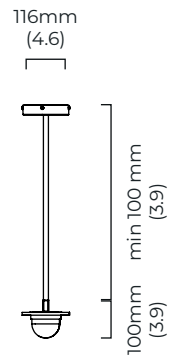

MODULO HORIZONTAL PENDANT

Designed by Federico Peri for CTO Lighting, MODULO is a collection of chandelier, pendant and wall lights distinguished by its modular form, arranged in linear configurations, creating versatile lighting sculptures.

FINISH

satin brass with smoked kiln cast glass and matt opal glass shades
MODPEHLSBSKMO

bronze with smoked kiln cast glass and matt opal glass shades
MODPEHLBZSKMO

SUSPENSION

drop rod with ceiling box

please specify the required overall drop from the ceiling to the bottom of the fitting

BULBS

integrated LED - trailing edge dimmable - 27w - 2700k

DESIGNER

Federico Peri

WEIGHT

11kg (24.3lbs)

CERTIFICATION