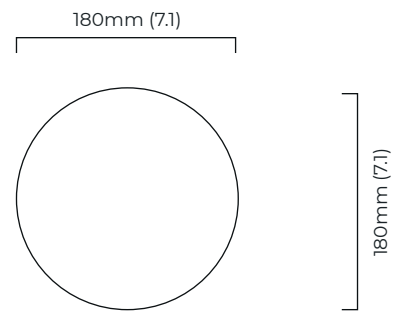

SHADE

opal glass - 180mm (7") diameter

BULBS

240v - 1 x G9, 25w max halogen (or 2.3w LED 2700k)
120v - 1 x G9, 25w max halogen (or 2.3w LED 2700k)
(no bulbs supplied)

WEIGHT

1,5kg (3.3lbs)

CERTIFICATION

IP44 240V only

mounting plate dimensions