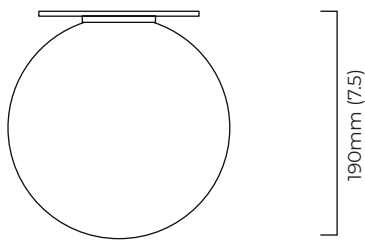

MEZZO FLUSH LARGE CEILING / WALL MOUNTED

The best in its class, the Mezzo collection represents refinement in quality materials. Satin brass metalwork and hand blown glass are a perfect pairing.

FINISH

satin brass
CTO-07-070-0101

SHADE

opal glass - 180mm (7") diameter

BULBS

240v - 1 x G9, 25w max halogen (or 2.3w LED 2700k)
120v - 1 x G9, 25w max halogen (or 2.3w LED 2700k)
(no bulbs supplied)

WEIGHT

1,5kg (3.3lbs)

CERTIFICATION

IP44 240V only

mounting plate dimensions