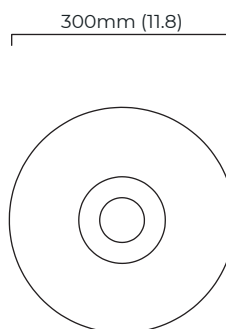

SUSPENSION

drop rod with ceiling box

please specify the required overall drop from the ceiling to the bottom of the fitting

BULBS

240v - 1 x E27, 8w - 2700k - LED ONLY
120v - 1 x E26, 8w - 2700k - LED ONLY
(no bulbs supplied)

WEIGHT

10kg (22lbs)

DESIGNER

Michaël Verheyden

CERTIFICATION

E492308

mounting plate dimensions