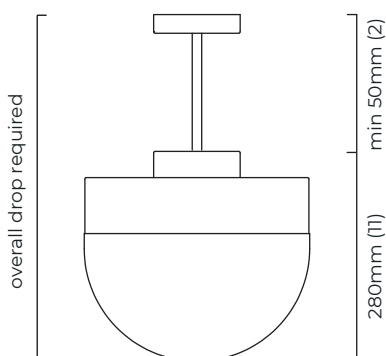

FINISH

honed alabaster
oxidised silvered brass base
satin brass drop rod and ceiling box
CTO-01-112-0001

honed alabaster
satin brass metal work
CTO-01-112-0002

honed alabaster
bronze metal work
CTO-01-112-0003

SUSPENSION

drop rod with ceiling box

please specify the required overall drop from the ceiling to the bottom of the fitting

BULBS

240v - 1 x E27, 8w - 2700k - LED ONLY
120v - 1 x E26, 8w - 2700k - LED ONLY
(no bulbs supplied)

WEIGHT

10kg (22lbs)

DESIGNER

Michaël Verheyden

CERTIFICATION

E492308

mounting plate dimensions