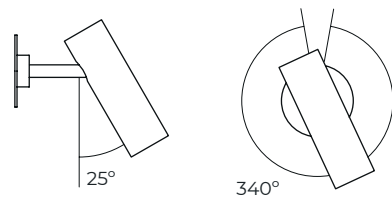

HERON WALL

Designed by the Belgian designer Michaël Verheyden for CTO Lighting, the Heron has a quiet luxury achieved through the quality of metal craftsmanship.

FINISH

satin brass
CTO-07-060-0001

BULBS

240v - 1 x GU10, 5.5w - 2700k - LED ONLY
120v - 1 x GU10, 5.5w - 2700k - LED ONLY
(no bulbs supplied)

WEIGHT

2kg (4.4lbs)

DESIGNER

Michaël Verheyden

CERTIFICATION

movable head

mounting plate dimensions

North America junction box cover