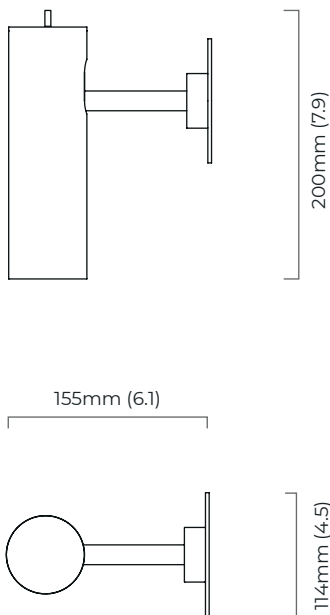

HERON WALL

Designed by the Belgian designer Michaël Verheyden for CTO Lighting, the Heron has a quiet luxury achieved through the quality of metal craftsmanship.

FINISH

satin brass
CTO-07-060-0001

BULBS

240v - 1 x GU10, 5.5w - 2700k - LED ONLY
120v - 1 x GU10, 5.5w - 2700k - LED ONLY
(no bulbs supplied)

WEIGHT

2kg (4.4lbs)

DESIGNER

Michaël Verheyden

CERTIFICATION

movable head

mounting plate dimensions

North America junction box cover