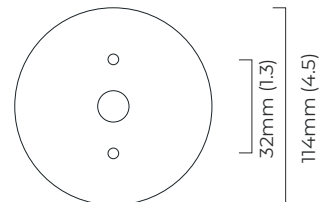

HERON WALL

Designed by the Belgian designer Michaël Verheyden for CTO Lighting, the Heron has a quiet luxury achieved through the quality of metal craftsmanship.

FINISH

satin brass
CTO-07-060-0001

BULBS

240v - 1 x GU10, 5.5w - 2700k - LED ONLY
120v - 1 x GU10, 5.5w - 2700k - LED ONLY
(no bulbs supplied)

WEIGHT

2kg (4.4lbs)

DESIGNER

Michaël Verheyden

CERTIFICATION

movable head

mounting plate dimensions

North America junction box cover