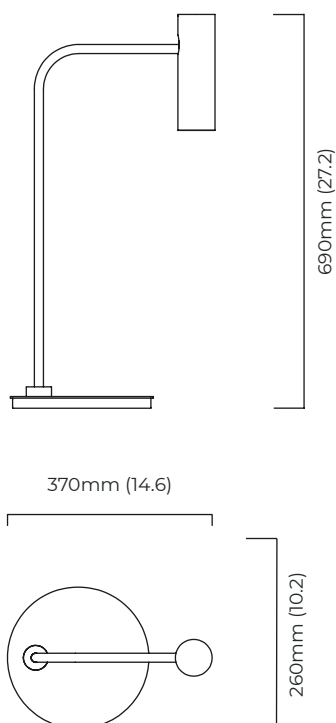

FLEX

2000mm cord set with black flex and inline dimmer

BULBS

240v - 1 x GU10, 5.5w - 2700k - LED ONLY
120v - 1 x GU10, 5.5w - 2700k - LED ONLY
(no bulbs supplied)

WEIGHT

6kg (13.2lbs)

DESIGNER

Michaël Verheyden

CERTIFICATION

E492309

Moveable head