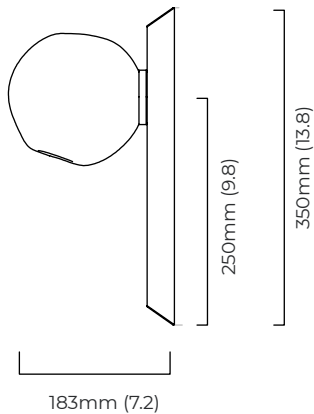

GAIA TALL WALL LIGHT

An elegant linear design made from the highest quality metalwork which has been expertly engineered to retain its minimal character.

FINISH

Metal finishes:
- Satin Brass or
- Bronze

Glass Finishes:
- Hand shaped smoke glass
- 150mm matte opal
- 150mm shiny opal
- 150mm tinted

See Page 2 for descriptions and SKU's:

BULBS

240v - 1 x E14, 25w max (or 4.5w LED 2700k)
110v - 1 x E12, 60w max (or 6.5w LED 2700k)
(no bulbs supplied)

WEIGHT

1.5kg (3.3lbs)

CERTIFICATION