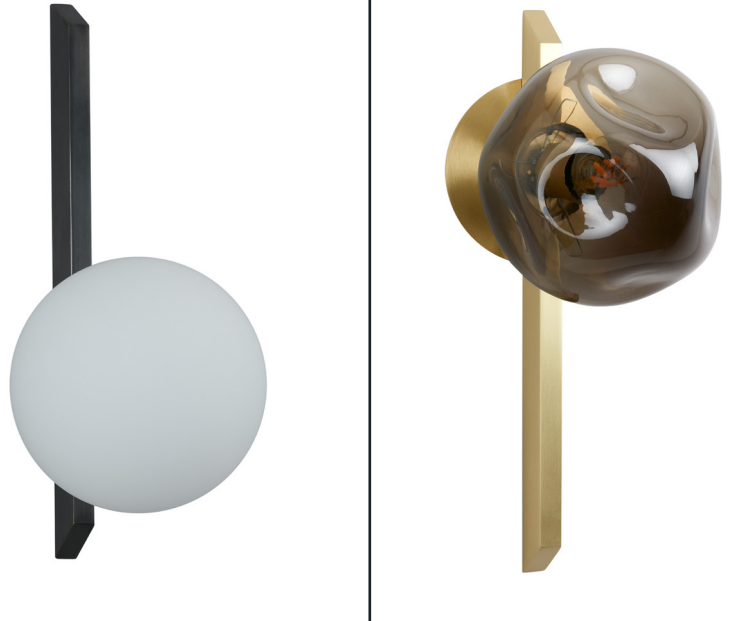

GAIA TALL WALL LIGHT

An elegant linear design made from the highest quality metalwork which has been expertly engineered to retain its minimal character.

FINISH

Metal finishes:
- Satin Brass or
- Bronze

Glass Finishes:
- Hand shaped smoke glass
- 150mm matte opal
- 150mm shiny opal
- 150mm tinted

See Page 2 for descriptions and SKU's:

BULBS

240v - 1 x E14, 25w max (or 4.5w LED 2700k)
110v - 1 x E12, 60w max (or 6.5w LED 2700k)
(no bulbs supplied)

WEIGHT

1.5kg (3.3lbs)

CERTIFICATION