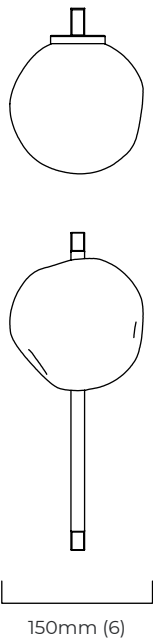

GAIA TALL WALL LIGHT

An elegant linear design made from the highest quality metalwork which has been expertly engineered to retain its minimal character.

FINISH

Metal finishes:
- Satin Brass or
- Bronze

Glass Finishes:
- Hand shaped smoke glass
- 150mm matte opal
- 150mm shiny opal
- 150mm tinted

See Page 2 for descriptions and SKU's:

BULBS

240v - 1 x E14, 25w max (or 4.5w LED 2700k)
110v - 1 x E12, 60w max (or 6.5w LED 2700k)
(no bulbs supplied)

WEIGHT

1.5kg (3.3lbs)

CERTIFICATION