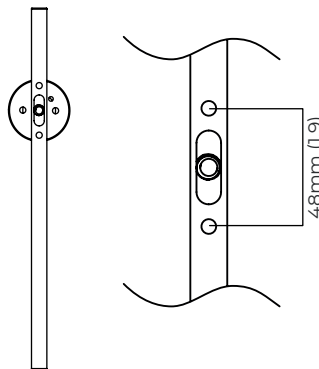

Mounting Options:

Flush fixing bracket: