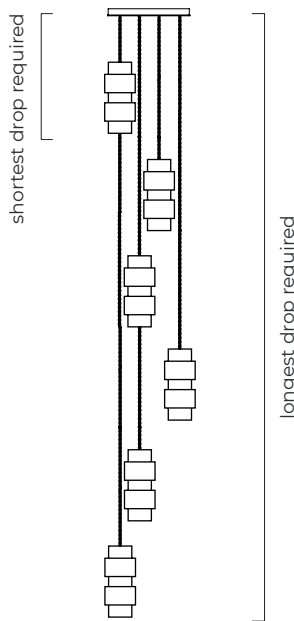

FINISH

- ring cluster round 3 - satin brass with black silk braided flex
CTO-01-210-0301
- ring cluster round 3 - bronze with black silk braided flex
CTO-01-210-0302
- ring cluster round 4 - satin brass with black silk braided flex
CTO-01-210-0401
- ring cluster round 4 - bronze with black silk braided flex
CTO-01-210-0402
- ring cluster round 5 - satin brass with black silk braided flex
CTO-01-210-0501
- ring cluster round 5 - bronze with black silk braided flex
CTO-01-210-0502
- ring cluster round 6 - satin brass with black silk braided flex
CTO-01-210-0601
- ring cluster round 6 - bronze with black silk braided flex
CTO-01-210-0602
- ring cluster round 7 - satin brass with black silk braided flex
CTO-01-210-0701
- ring cluster round 7 - bronze with black silk braided flex
CTO-01-210-0702
- ring cluster round 8 - satin brass with black silk braided flex
CTO-01-210-0801
- ring cluster round 8 - bronze with black silk braided flex
CTO-01-210-0802
- ring cluster round 9 - satin brass with black silk braided flex
CTO-01-210-0901
- ring cluster round 9 - bronze with black silk braided flex
CTO-01-210-0902
- ring cluster round 10 - satin brass with black silk braided flex
CTO-01-210-1001
- ring cluster round 10 - bronze with black silk braided flex
CTO-01-210-1002

SUSPENSION

black silk braided flex (120v supplied with round silk flex)
satin brass or bronze ceiling box

please specify

- the required number of shades (3-10)
- the length of the longest drop (max. 6 meters)
- the length of the shortest drop (min. 300mm)

BULBS

240v - 3-10 x E14, 6w 2700k - LED ONLY
120v - 3-10 x E12, 6w 2700k - LED ONLY
(no bulbs supplied)

WEIGHT

variable

CERTIFICATION

E492308

cluster round 3

270mm (10.5)

mounting plate dimensions

cluster round 4-7

370mm (14.5)

mounting plate dimensions

cluster round 8-10

450mm (18)

mounting plate dimensions