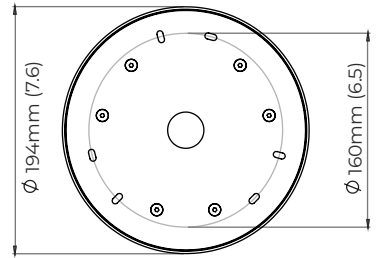

SUSPENSION

black silk braided flex (120v supplied with round silk flex)
satin brass or bronze ceiling box

please specify

- the required number of shades (3-10)
- the length of the longest drop (max. 6 meters)
- the length of the shortest drop (min. 300mm)

BULBS

240v - 3-10 x E14, 6w 2700k - LED ONLY
120v - 3-10 x E12, 6w 2700k - LED ONLY
(no bulbs supplied)

WEIGHT

variable

CERTIFICATION

E492308

cluster round 3

270mm (10.5)

mounting plate dimensions

cluster round 4-7

370mm (14.5)

mounting plate dimensions

cluster round 8-10

450mm (18)

mounting plate dimensions