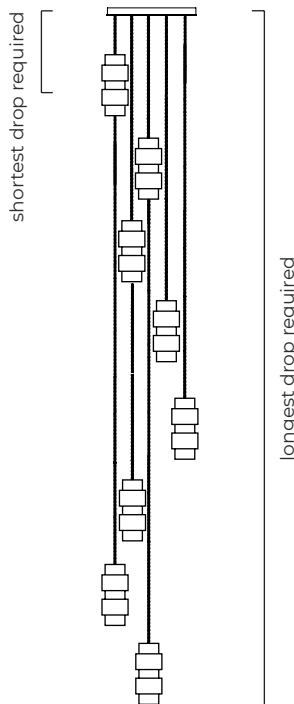

FINISH

- ring cluster round 3 - satin brass with black silk braided flex
CTO-01-210-0301
- ring cluster round 3 - bronze with black silk braided flex
CTO-01-210-0302
- ring cluster round 4 - satin brass with black silk braided flex
CTO-01-210-0401
- ring cluster round 4 - bronze with black silk braided flex
CTO-01-210-0402
- ring cluster round 5 - satin brass with black silk braided flex
CTO-01-210-0501
- ring cluster round 5 - bronze with black silk braided flex
CTO-01-210-0502
- ring cluster round 6 - satin brass with black silk braided flex
CTO-01-210-0601
- ring cluster round 6 - bronze with black silk braided flex
CTO-01-210-0602
- ring cluster round 7 - satin brass with black silk braided flex
CTO-01-210-0701
- ring cluster round 7 - bronze with black silk braided flex
CTO-01-210-0702
- ring cluster round 8 - satin brass with black silk braided flex
CTO-01-210-0801
- ring cluster round 8 - bronze with black silk braided flex
CTO-01-210-0802
- ring cluster round 9 - satin brass with black silk braided flex
CTO-01-210-0901
- ring cluster round 9 - bronze with black silk braided flex
CTO-01-210-0902
- ring cluster round 10 - satin brass with black silk braided flex
CTO-01-210-1001
- ring cluster round 10 - bronze with black silk braided flex
CTO-01-210-1002

SUSPENSION

black silk braided flex (120v supplied with round silk flex)
satin brass or bronze ceiling box

please specify

- the required number of shades (3-10)
- the length of the longest drop (max. 6 meters)
- the length of the shortest drop (min. 300mm)

BULBS

240v - 3-10 x E14, 6w 2700k - LED ONLY
120v - 3-10 x E12, 6w 2700k - LED ONLY
(no bulbs supplied)

WEIGHT

variable

CERTIFICATION

E492308

cluster round 3

270mm (10.5)

mounting plate dimensions

cluster round 4-7

370mm (14.5)

mounting plate dimensions

cluster round 8-10

450mm (18)

mounting plate dimensions