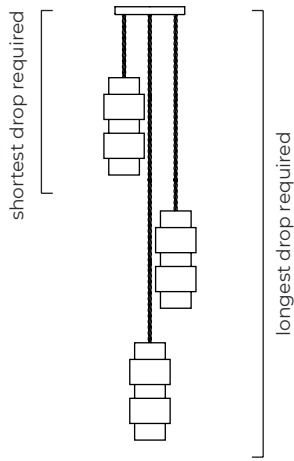

SUSPENSION

black silk braided flex (120v supplied with round silk flex)
satin brass or bronze ceiling box

please specify

- the required number of shades (3-10)
- the length of the longest drop (max. 6 meters)
- the length of the shortest drop (min. 300mm)

BULBS

240v - 3-10 x E14, 6w 2700k - LED ONLY
120v - 3-10 x E12, 6w 2700k - LED ONLY
(no bulbs supplied)

WEIGHT

variable

CERTIFICATION

E492308

cluster round 3

270mm (10.5)

mounting plate dimensions

cluster round 4-7

370mm (14.5)

mounting plate dimensions

cluster round 8-10

450mm (18)

mounting plate dimensions