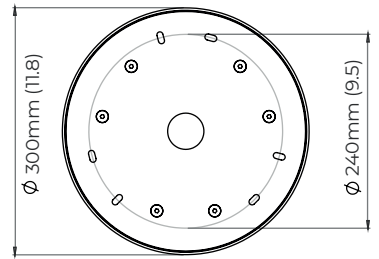

SUSPENSION

black silk braided flex (120v supplied with round silk flex)
satin brass or bronze ceiling box

please specify

- the required number of shades (3-10)
- the length of the longest drop (max. 6 meters)
- the length of the shortest drop (min. 300mm)

BULBS

240v - 3-10 x E14, 6w 2700k - LED ONLY
120v - 3-10 x E12, 6w 2700k - LED ONLY
(no bulbs supplied)

WEIGHT

variable

CERTIFICATION

E492308

cluster round 3

270mm (10.5)

mounting plate dimensions

cluster round 4-7

370mm (14.5)

mounting plate dimensions

cluster round 8-10

450mm (18)

mounting plate dimensions