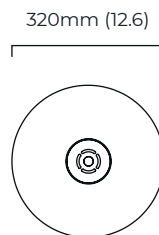

CARAPACE PENDANT (DROP ROD)

Inspired by the European Bistro culture of the turn of the twentieth century, Carapace is made from bronze, satin brass and hand blown glass and fitted by a drop rod.

FINISH

bronze and satin brass with opal glass shade
CTO-01-050-0002

SUSPENSION

drop rod with ceiling box

please specify the required overall drop from the ceiling to the bottom of the fitting

BULBS

240v - 1 x G9, 25w max halogen (or 2.3w LED 2700k)
120v - 1 x G9, 25w max halogen (or 2.3w LED 2700k)
(no bulbs supplied)

WEIGHT

5kg (11lbs)

CERTIFICATION

mounting plate dimensions