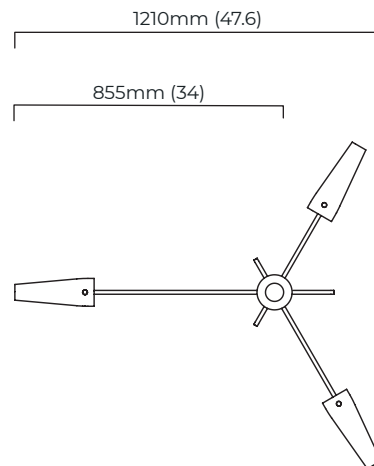

AXIS 3 PENDANT

Inspired by antique streetlamps and made from satin brass, bronzed brass, and conical smoked glass shades. It can be mounted close to the ceiling or suspended from a drop rod.

FINISH

satin brass with smoked glass shades
CTO-01-044-0001

dark bronze with smoked glass shades
CTO-01-044-0002

SUSPENSION

drop rod with ceiling box

please specify the required overall drop from the ceiling to the bottom of the fitting

BULBS

240v - 3 x E14, 25w max (or 4.5w LED 2700k)

120v - 3 x E12, 25w max (or 4.5w LED 2700k)
(no bulbs supplied)

WEIGHT

9kg (19.8lbs)

CERTIFICATION

E492308

mounting plate dimensions