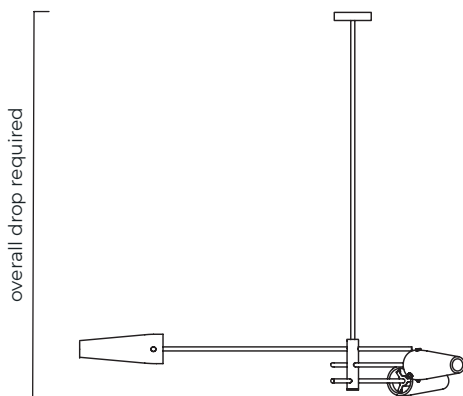

AXIS 3 PENDANT

Inspired by antique streetlamps and made from satin brass, bronzed brass, and conical smoked glass shades. It can be mounted close to the ceiling or suspended from a drop rod.

FINISH

satin brass with smoked glass shades
CTO-01-044-0001

dark bronze with smoked glass shades
CTO-01-044-0002

SUSPENSION

drop rod with ceiling box

please specify the required overall drop from the ceiling to the bottom of the fitting

BULBS

240v - 3 x E14, 25w max (or 4.5w LED 2700k)

120v - 3 x E12, 25w max (or 4.5w LED 2700k)
(no bulbs supplied)

WEIGHT

9kg (19.8lbs)

CERTIFICATION

E492308

mounting plate dimensions