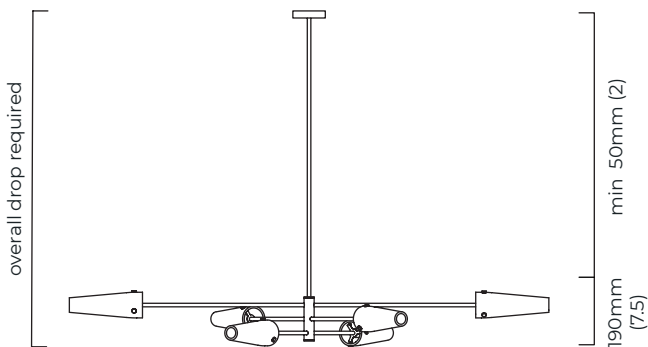

AXIS 6 PENDANT

Inspired by antique streetlamps and made from satin brass, bronzed brass, and conical smoked glass shades. It can be mounted close to the ceiling or suspended from a drop rod.

FINISH

satin brass with smoked glass shades
CTO-01-044-0101

dark bronze with smoked glass shades
CTO-01-044-0102

SUSPENSION

drop rod with ceiling box

please specify the required overall drop from the ceiling to the bottom of the fitting

BULBS

240v - 6 x E14, 25w max (or 4.5w LED 2700k)
120v - 6 x E12, 25w max (or 4.5w LED 2700k)
(no bulbs supplied)

WEIGHT

15kg (33.1lbs)

CERTIFICATION

E492308

mounting plate dimensions