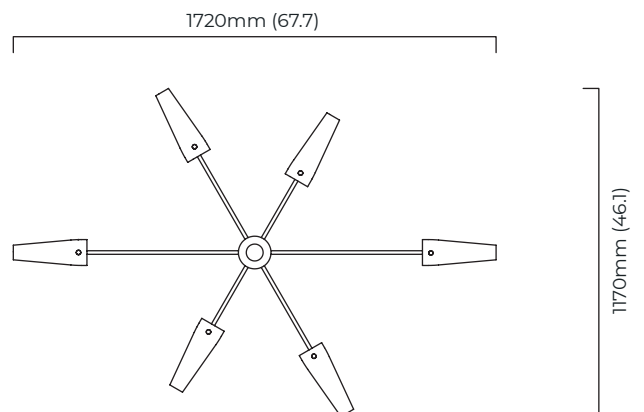

AXIS 6 PENDANT

Inspired by antique streetlamps and made from satin brass, bronzed brass, and conical smoked glass shades. It can be mounted close to the ceiling or suspended from a drop rod.

FINISH

satin brass with smoked glass shades
CTO-01-044-0101

dark bronze with smoked glass shades
CTO-01-044-0102

SUSPENSION

drop rod with ceiling box

please specify the required overall drop from the ceiling to the bottom of the fitting

BULBS

240v - 6 x E14, 25w max (or 4.5w LED 2700k)
120v - 6 x E12, 25w max (or 4.5w LED 2700k)
(no bulbs supplied)

WEIGHT

15kg (33.1lbs)

CERTIFICATION

E492308

mounting plate dimensions