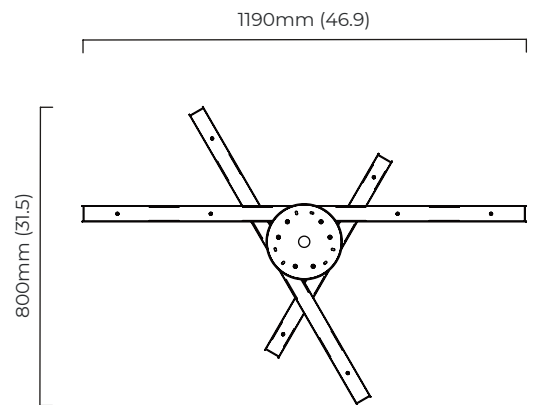

FINISH

bronze with satin brass details and honed alabaster
CTO-01-043-0101

satin brass with honed alabaster
CTO-01-043-0102

SUSPENSION

drop rod with ceiling box

please specify
- the length of the longest drop (max. 6 meters)
- the length of the shortest drop (min. 100mm)

BULBS

integrated LED - dimmable - 72w - 2700k

WEIGHT

24kg (52.9lbs)
additional support around junction box required for installation

CERTIFICATION

	Input Voltage	As Standard	On Request
Phase Cut (rotary dimmer)	230	✓	
0/1-10V230	230		✓
DALi	230		✓
Phase Cut (rotary dimmer)	120	✓	
0/1-10V120	120		✓
DALi	120	x	x

mounting plate dimensions