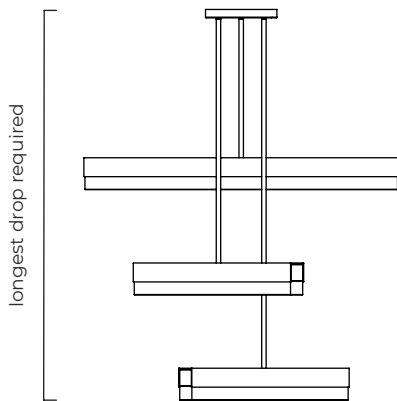

FINISH

bronze with satin brass details and honed alabaster
CTO-01-043-0101

satin brass with honed alabaster
CTO-01-043-0102

SUSPENSION

drop rod with ceiling box

please specify
- the length of the longest drop (max. 6 meters)
- the length of the shortest drop (min. 100mm)

BULBS

integrated LED - dimmable - 72w - 2700k

WEIGHT

24kg (52.9lbs)
additional support around junction box required for installation

CERTIFICATION

	Input Voltage	As Standard	On Request
Phase Cut (rotary dimmer)	230	✓	
0/1-10V230	230		✓
DALi	230		✓
Phase Cut (rotary dimmer)	120	✓	
0/1-10V120	120		✓
DALi	120	x	x

mounting plate dimensions