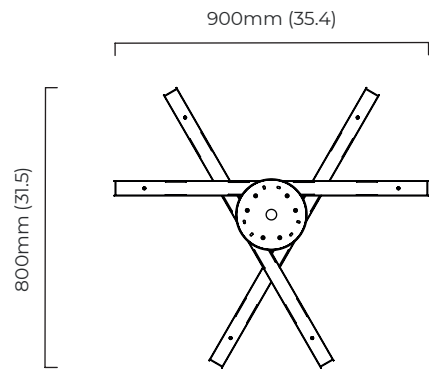

FINISH

bronze with satin brass details and honed alabaster
CTO-01-043-0101

satin brass with honed alabaster
CTO-01-043-0102

SUSPENSION

drop rod with ceiling box

please specify

- the length of the longest drop (max. 6 meters)
- the length of the shortest drop (min. 100mm)

BULBS

integrated LED - dimmable - 72w - 2700k

WEIGHT

24kg (52.9lbs)
additional support around junction box required for installation

CERTIFICATION

	Input Voltage	As Standard	On Request
Phase Cut (rotary dimmer)	230	✓	
0/1-10V230	230		✓
DALi	230		✓
Phase Cut (rotary dimmer)	120	✓	
0/1-10V120	120		✓
DALi	120	x	x

mounting plate dimensions