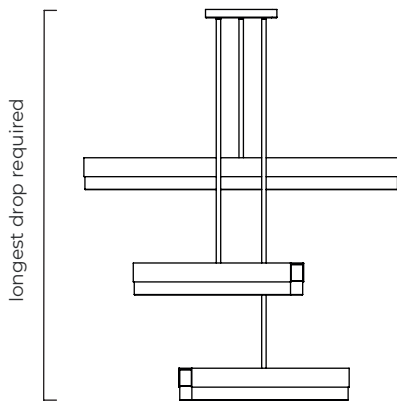

FINISH

bronze with satin brass details and honed alabaster
CTO-01-043-0101

satin brass with honed alabaster
CTO-01-043-0102

SUSPENSION

drop rod with ceiling box

please specify

- the length of the longest drop (max. 6 meters)
- the length of the shortest drop (min. 100mm)

BULBS

integrated LED - dimmable - 72w - 2700k

WEIGHT

24kg (52.9lbs)
additional support around junction box required for installation

CERTIFICATION

	Input Voltage	As Standard	On Request
Phase Cut (rotary dimmer)	230	✓	
0/1-10V230	230		✓
DALi	230		✓
Phase Cut (rotary dimmer)	120	✓	
0/1-10V120	120		✓
DALi	120	x	x

mounting plate dimensions