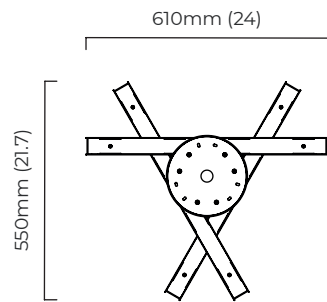

ARTÉS COLLECTIVE 600 PENDANT

Minimal in form yet decorative in material, the Artés collection has a strong presence through its premium materials. The LED light illuminates the translucent alabaster perfectly.

FINISH

bronze with satin brass details and honed alabaster
CTO-01-043-0001

satin brass with honed alabaster
CTO-01-043-0002

SUSPENSION

drop rod with ceiling box

please specify
- the length of the longest drop (max. 6 meters)
- the length of the shortest drop (min. 100mm)

BULBS

integrated LED - dimmable - 48w - 2700k

WEIGHT

18kg (39.7lbs)
additional support around junction box required for installation

CERTIFICATION