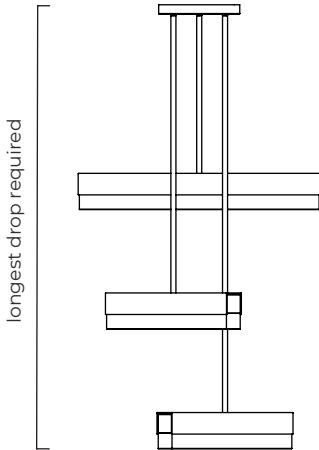

ARTÉS COLLECTIVE 600 PENDANT

Minimal in form yet decorative in material, the Artés collection has a strong presence through its premium materials. The LED light illuminates the translucent alabaster perfectly.

FINISH

bronze with satin brass details and honed alabaster
CTO-01-043-0001

satin brass with honed alabaster
CTO-01-043-0002

SUSPENSION

drop rod with ceiling box

please specify
- the length of the longest drop (max. 6 meters)
- the length of the shortest drop (min. 100mm)

BULBS

integrated LED - dimmable - 48w - 2700k

WEIGHT

18kg (39.7lbs)
additional support around junction box required for installation

CERTIFICATION