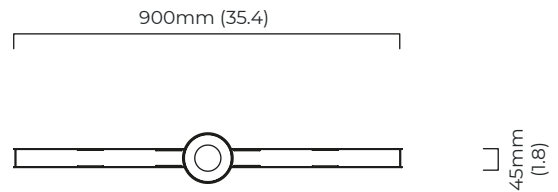

bronze with satin brass details and honed alabaster
CTO-01-042-0101

satin brass with honed alabaster
CTO-01-042-0102

SUSPENSION

drop rod with ceiling box

please specify the required overall drop from the ceiling to the bottom of the fitting

BULBS

integrated LED - dimmable - 24w - 2700k

WEIGHT

8kg (17.6lbs)

CERTIFICATION

| | Input Voltage | As Standard | On Request |
|---------------------------|---------------|-------------|------------|
| Phase Cut (rotary dimmer) | 230 | ✓ | |
| 0/1-10V | 230 | | ✓ |
| DALi | 230 | | ✓ |
| Phase Cut (rotary dimmer) | 120 | ✓ | |
| 0/1-10V | 120 | | ✓ |
| DALi | 120 | x | x |

mounting plate dimensions