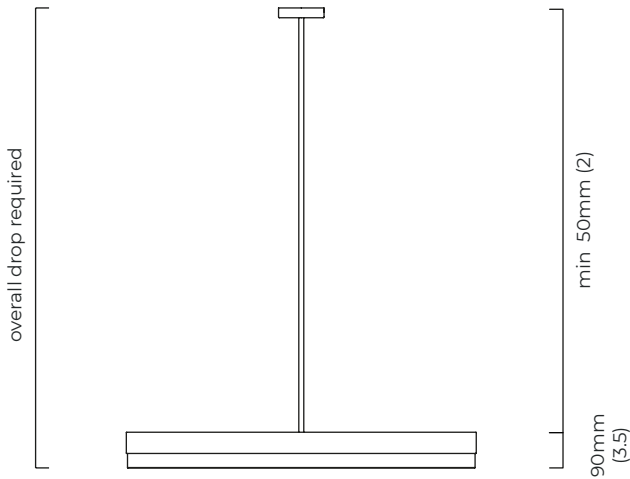

bronze with satin brass details and honed alabaster
CTO-01-042-0101

satin brass with honed alabaster
CTO-01-042-0102

SUSPENSION

drop rod with ceiling box

please specify the required overall drop from the ceiling to the bottom of the fitting

BULBS

integrated LED - dimmable - 24w - 2700k

WEIGHT

8kg (17.6lbs)

CERTIFICATION

| | Input Voltage | As Standard | On Request |
|---------------------------|---------------|-------------|------------|
| Phase Cut (rotary dimmer) | 230 | ✓ | |
| 0/1-10V | 230 | | ✓ |
| DALi | 230 | | ✓ |
| Phase Cut (rotary dimmer) | 120 | ✓ | |
| 0/1-10V | 120 | | ✓ |
| DALi | 120 | x | x |

mounting plate dimensions