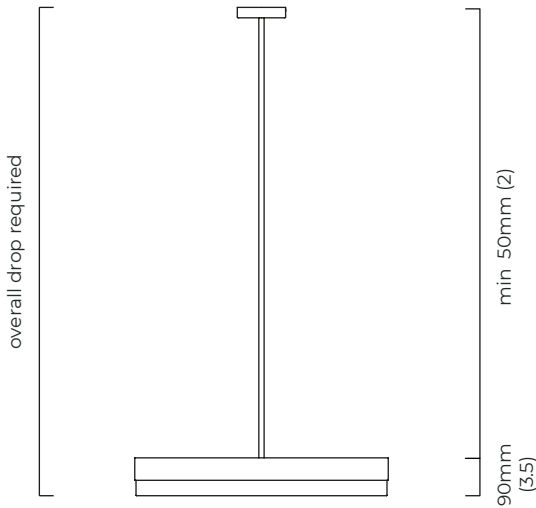

ARTÉS 600 PENDANT

Minimal in form yet decorative in material, the Artés collection has a strong presence through its premium materials. The LED light illuminates the translucent alabaster perfectly.

FINISH

bronze with satin brass details and honed alabaster
CTO-01-042-0001

satin brass with honed alabaster
CTO-01-042-0002

SUSPENSION

drop rod with ceiling box

please specify the required overall drop from the ceiling to the bottom of the fitting

BULBS

integrated LED - dimmable - 16w - 2700k

WEIGHT

6kg (13.2lbs)

CERTIFICATION