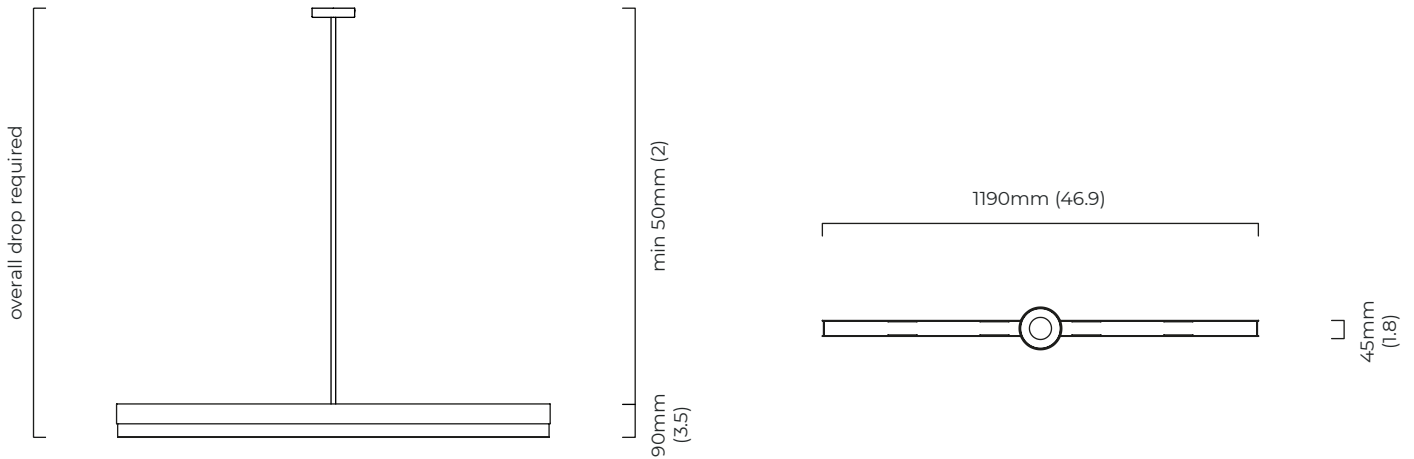

bronze with satin brass details and honed alabaster
CTO-01-042-0201

satin brass with honed alabaster
CTO-01-042-0202

SUSPENSION

drop rod with ceiling box

please specify the required overall drop from the ceiling to the bottom of the fitting

BULBS

integrated LED - dimmable - 32w - 2700k

WEIGHT

10kg (22lbs)

CERTIFICATION

	Input Voltage	As Standard	On Request
Phase Cut (rotary dimmer)	230	✓	
0/1-10V	230		✓
DALi	230		✓
Phase Cut (rotary dimmer)	120	✓	
0/1-10V	120		✓
DALi	120	x	x

mounting plate dimensions