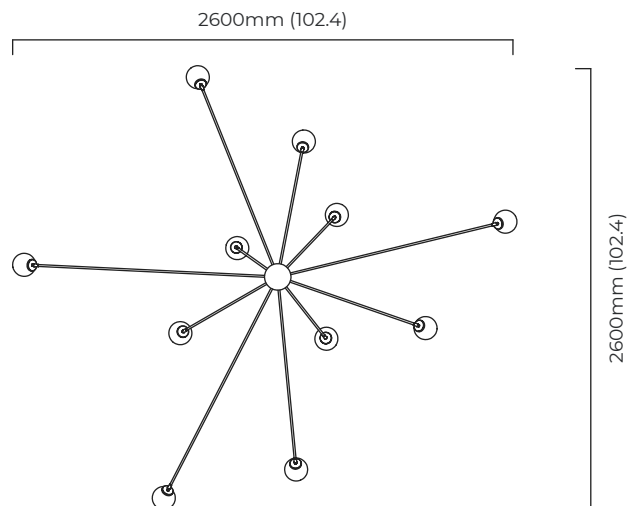

ARRAY LARGE OPAL PENDANT

Inspired by 60s Italian design this light is formed with 11 bronzed arms with contrasting brass details. The hand blown glass shades can be adjusted to cast light to every corner of the room.

FINISH

bronze with satin brass details
CTO-01-040-0101

SHADES

opal glass - 120mm (5") diameter

SUSPENSION

extension kit available if a drop
larger than 1050mm (41.3") is required

please specify the required overall drop from the ceiling
to the bottom of the fitting

BULBS

240v - 11 x G9, 25w max halogen (or 2.3w LED 2700k)
120v - 11 x G9, 25w max halogen (or 2.3w LED 2700k)
(no bulbs supplied)

WEIGHT

20kg (44.1lbs)
additional support around junction box required for installation

CERTIFICATION

E492308