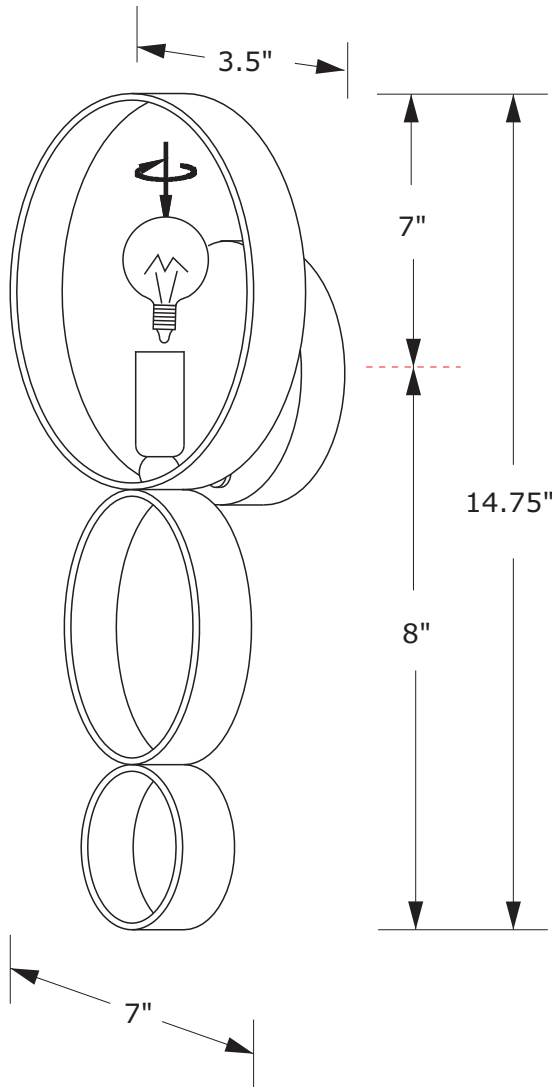

CRYSTORAMA

LIGHTING THE WAY FOR SIXTY YEARS

ASSEMBLY INSTRUCTION MODEL #581-EB-GA

All electrical components must be installed by a licensed electrician in accordance with the National Electric Code and the appropriate local electrical codes.

RECOMMENDED G16-1/2"

You will need 1 - Candelabra Base Bulb
40 Watts Recommended 60 Watts Max.

USE LED BULBS FOR EXTENDED USE
THIS FIXTURE IS DAMP RATED

How to Install

Insert recommended bulb (not included).

LIGHTING THE WAY FOR SIXTY YEARS

PART NUMBER MODEL #581-EB-GA

Part Number

- A. (1) - Mounting Hardware
- B. (2) - Ball Nuts #XRE581EBGABANUT
- C. (1) - Metal Frame