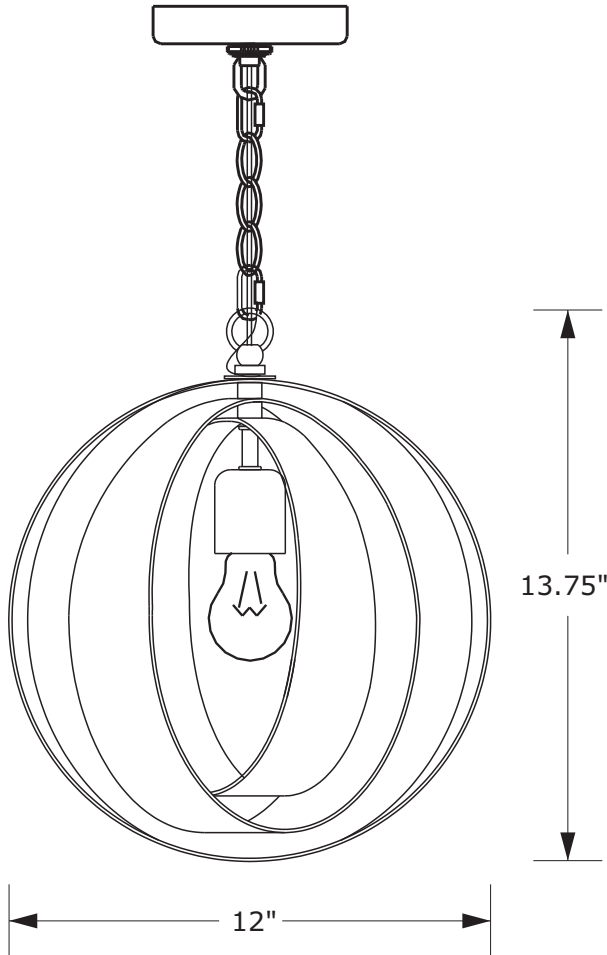

CRYSTORAMA

LIGHTING THE WAY FOR SIXTY YEARS

ASSEMBLY INSTRUCTION MODEL #580-EB-GA

All electrical components must be installed by a licensed electrician in accordance with the National Electric Code and the appropriate local electrical codes.

You will need 1 - Medium Bulb

60 Watts Recommended 100 Watts Max.

USE LED BULBS FOR EXTENDED USE

THIS FIXTURE IS DAMP RATED

How to Install

1. Insert recommended bulb (not included).
2. Adjust the flat metal rings to the preferred angle.

LIGHTING THE WAY FOR SIXTY YEARS

PART NUMBER MODEL #580-EB-GA

Part Number

- A. (1) - Mounting Hardware
- B. (1) - Canopy(W4.75", H0.75") #XRE580EBGACAN4.75IN
- C. (1) - Collar Ring
- D. (1) - Collar Loop
- E. (2) - Quick Link
- F. (1) - Hanging Chain(72",3.2mm) #XRE580EBGACHA3.2MM
- G. (1) - Fixture Loop