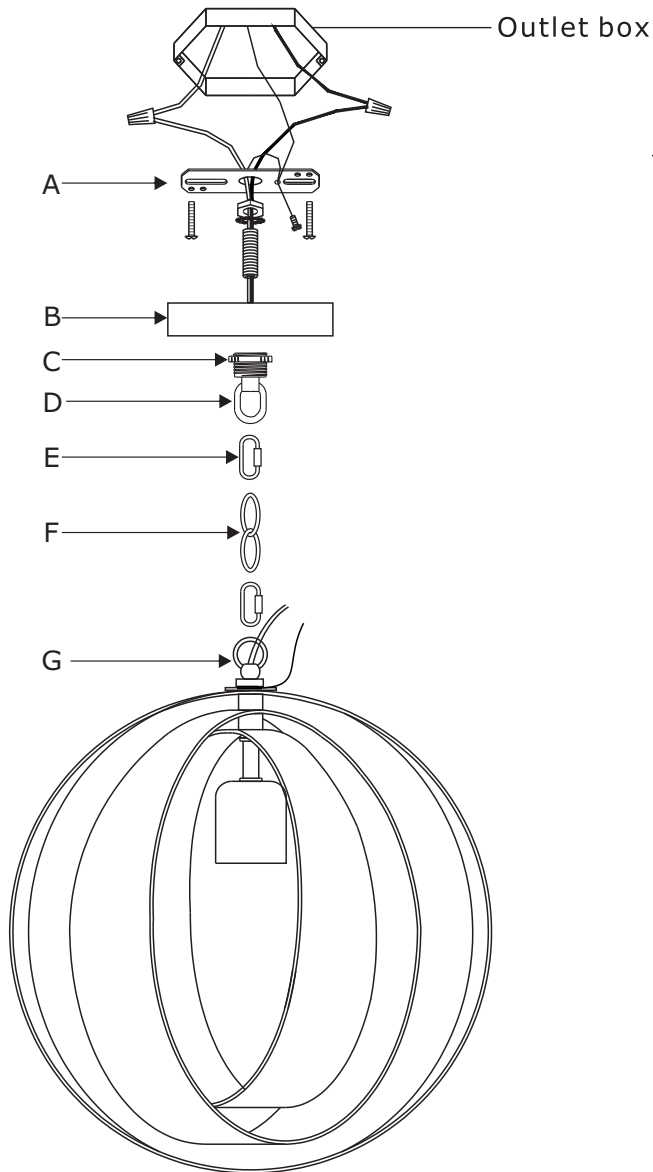

CRYSTORAMA

LIGHTING THE WAY FOR SIXTY YEARS

ASSEMBLY INSTRUCTION MODEL #580-EB-GA

All electrical components must be installed by a licensed electrician in accordance with the National Electric Code and the appropriate local electrical codes.

You will need 1 - Medium Bulb

60 Watts Recommended 100 Watts Max.

USE LED BULBS FOR EXTENDED USE

THIS FIXTURE IS DAMP RATED

How to Install

1. Insert recommended bulb (not included).
2. Adjust the flat metal rings to the preferred angle.

LIGHTING THE WAY FOR SIXTY YEARS

PART NUMBER MODEL #580-EB-GA

Part Number

- A. (1) - Mounting Hardware
- B. (1) - Canopy(W4.75", H0.75") #XRE580EBGACAN4.75IN
- C. (1) - Collar Ring
- D. (1) - Collar Loop
- E. (2) - Quick Link
- F. (1) - Hanging Chain(72",3.2mm) #XRE580EBGACHA3.2MM
- G. (1) - Fixture Loop