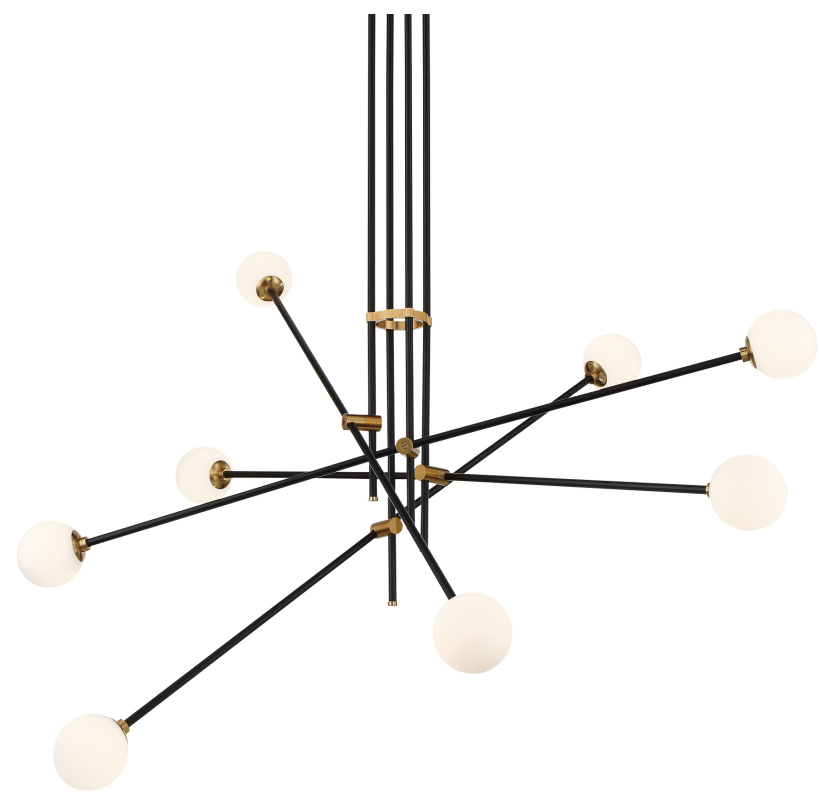

Item # P8152-681	UPC Code: 844349032670
Product Family Name: Cosmet	Finish: Coal
Category: PENDANTS	Category Type: Pendant
Certification 4006873	
Patents:	
Notes:	

Image File Name: **P8152-681.jpg**

MEASUREMENTS

Width: 50	Length: 21.5	Height: 21.5	Extension: 21.5
Height Adjustable: Yes	Min Overall Height: 24.5	Max Overall Height: 80.0	Slope: No
Wire Length: 72"	Chain Length:	Safety Cable Included: No	Net Weight: 14.48
Canopy Width: 4.5	Canopy Height: 1.0	Canopy Length:	Center to Bottom:
Backplate Width:	Backplate Height:	Center to Top:	

No. of Bulbs: 8	Light Type: G9-T-4, (2-PIN)			
Max Bulb Wattage: 40	Socket: G9, 2-PIN			
Dimmable: Yes	Ballast:	Rated Life Hours:	Photocell Included: No	Bulb/LED Included: Y
Bulb/LED Included: Yes	Color Temp.:	CRI:	Initial Lumens:	Delivered Lumens:

Description: ETCHED OPAL	Material: GLASS
Part No.: PG8151	Quantity: 8
Width: 4.0	Height: 4.0
	Length: 4.0

SHIPPING

Carton Width:	Carton Height:	Carton Length:
Carton Weight:	Carton Cubic Feet:	Small Package Shippable: Yes
Master Pack Width:	Master Pack Height:	Master Pack Length:
Master Pack Weight:	Master Cubic Feet:	Multi-Pack: 1
		Master Pack: 1