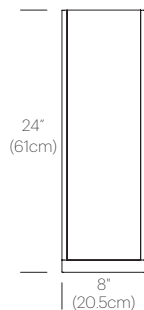

## PACKAGING WEIGHT AND DIMENSIONS

Cortina 24:	14LBS	13.5" X 10" X 4.5"
	6.4KGS	34cm X 25cm X 11cm

## DIMENSIONS

CORTINA 24

## DIMENSIONS