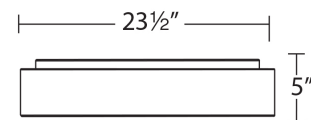

LINE DRAWING