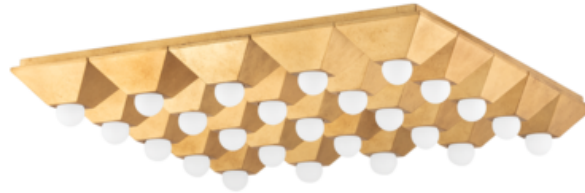

Max

Product ID 325-25-VGL

CORBETT

DIMENSIONAL INFORMATION

Height	4.50"
Length	30.25"
ADA Compliant	No
Hanging Type	-
Canopy/Backplate	29.00"W X 29.00"H
Width	30.25"
Weight	14.00lb.

SHADE INFORMATION

Shade Bottom	3.13"
Shade Height	11.00"

SHIPPING INFORMATION

Carton 1	32.00" x 32.00" x 6.00"
Carton 1 Weight	16.00lb.
Shipping Method	UPS

LAMPING INFORMATION

Bulb 1

(25) 8 Watt Max 120

Bulb Included	No
Socket Type	E12 Candelabra Base
UL Rating	DAMP
Plug In	No

AVAILABLE FINISHES

Vintage Gold Leaf

JOB/LOCATION

QUANTITY

NOTES