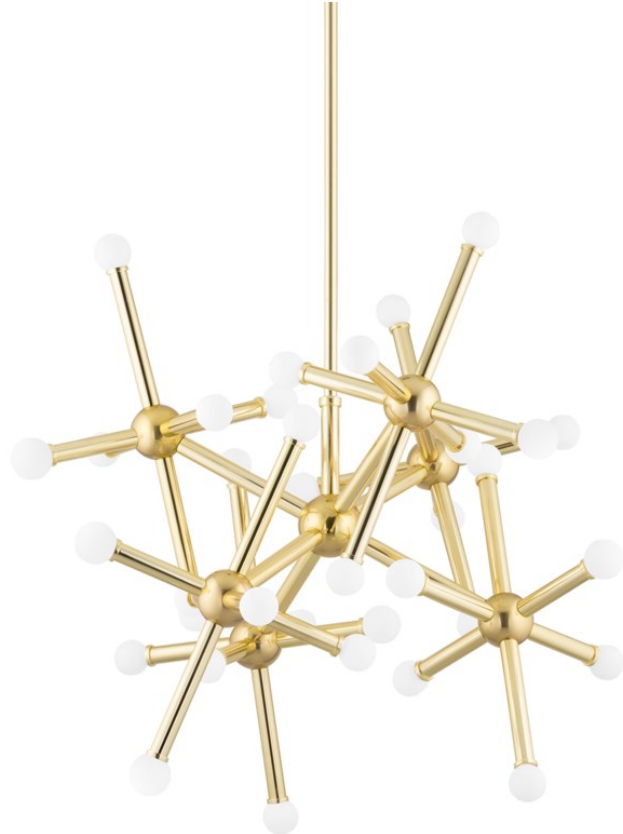

JACKSTONE

400-36-VPB

FINISHES

VINTAGE POLISHED BRASS (VPB)

DIMENSIONS

Height 0.00"

Width/Diameter 34.00"

Minimum Height 35.50"

Maximum Height 71.50"

Canopy/Backplate 6.00"

Hanging Type

Weight 32.00lb

GLASS/SHADES

Material

Attachment

Color

LAMPING/ELECTRICAL

Bulb 1

Bulb Included No

Socket Type E12 Candelabra Base

Wattage 8w

Voltage 120

SHIPPING

Carton 1 41" x 41" x 39"