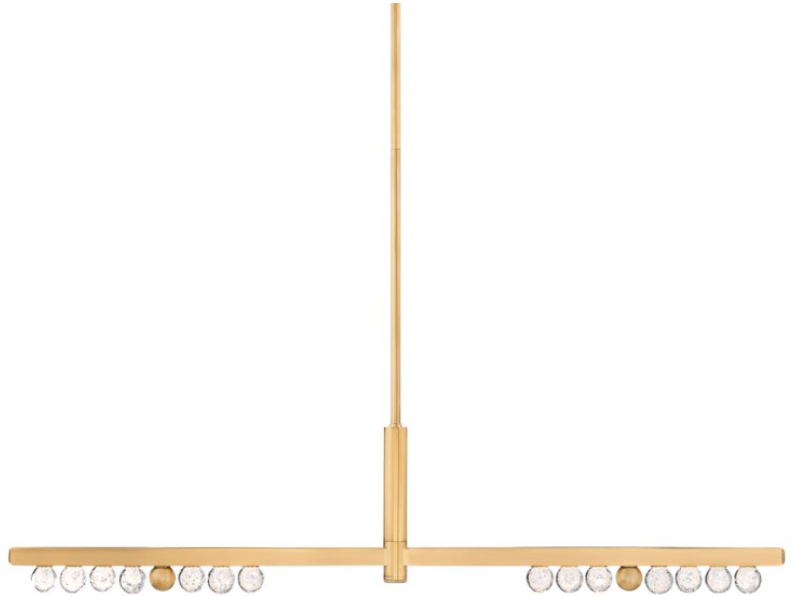

ANNECY

382-51-VB

Bright and balanced, the crystal glass orbs of Anancy recall the glamor of an old Hollywood vanity mirror. Lined in a row on a slender Vintage Brass frame, the LED-lit orbs shine brightly over modern interiors. Available as a sconce or chandelier in two sizes, Anancy illuminates a large space with finesse.

FINISHES

Vintage Brass (VB)

DIMENSIONS

Height 11.00"

Width/Diameter 6.25"

Length 50.50"

Minimum Height 17.75"

Maximum Height 59.75"

Canopy/Backplate 6.25"

Hanging Type

Weight 14.73lb

GLASS/SHADES

Material Crystal

Attachment

Color

LAMPING/ELECTRICAL

Bulb 1

Quantity 2

Bulb Included Yes

Socket Integrated LED

Wattage 28w

Voltage 120 VAC

CRI 90

Color Temp. 2700k