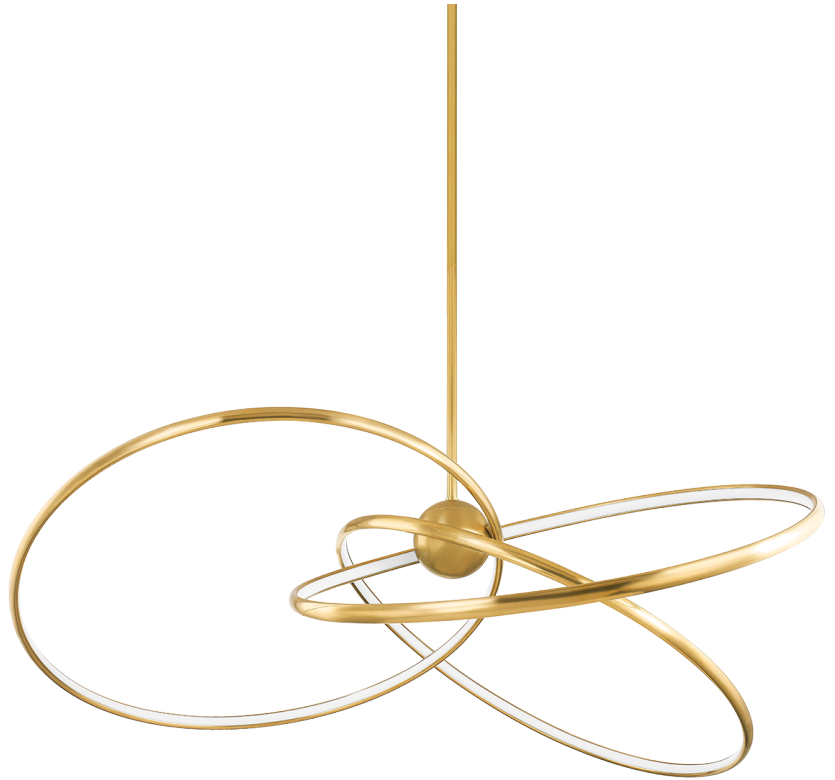

ALULA

341-60-VB

Jewelry-inspired and celestial, this modern, airy design features three LED rings, with a Vintage Brass exterior and a Matte White Acrylic interior, orbiting a large center sphere. Alula's dramatic, dynamic silhouette adds both energy and a quiet peacefulness to a space.

FINISHES

Vintage Brass (VB)

DIMENSIONS

Height: 12.25"

Width/Diameter: 60"

Length: 60"

Minimum Height: 17.5"

Maximum Height: 59.5"

Canopy/Backplate: 6.5"

Hanging Type: 1-6" / 2-12" / 1-18" Stems

Product Weight: 21.87lb

GLASS

Attachment:

Glass 1: Acrylic

Glass 2:

LAMPING

Bulb 1

Socket: Integrated LED

Bulb: 3 • 45 Watt Max

Voltage: 120V TO 277V

UL Rating: ETL Damp

CRI: 90

Color Temp.: 2700k

Lumens: 1225