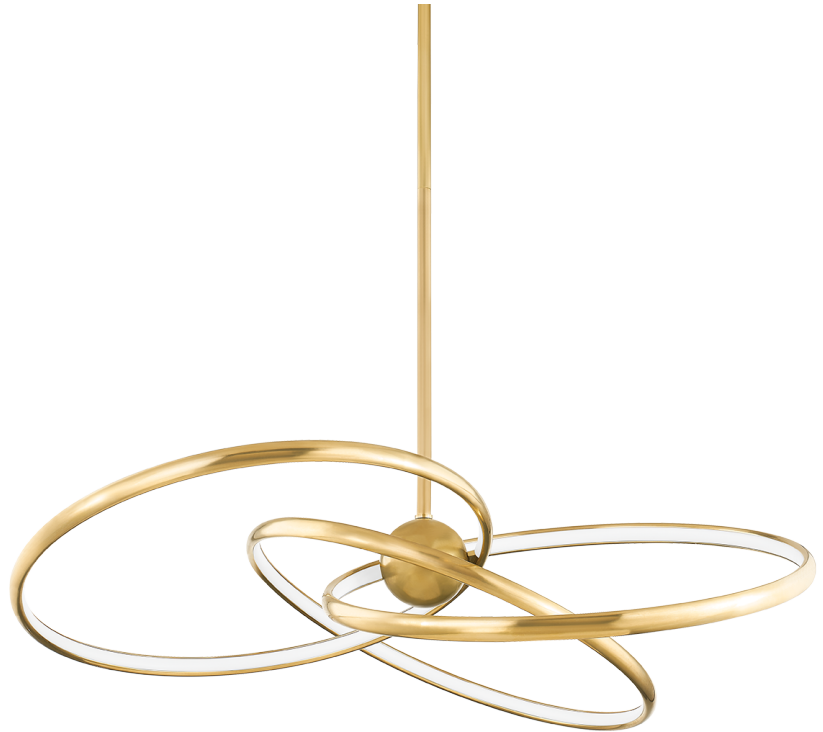

ALULA

341-42-VB

Jewelry-inspired and celestial, this modern, airy design features three LED rings, with a Vintage Brass exterior and a Matte White Acrylic interior, orbiting a large center sphere. Alula's dramatic, dynamic silhouette adds both energy and a quiet peacefulness to a space.

FINISHES

Vintage Brass (VB)

DIMENSIONS

Height: 9.25"

Width/Diameter: 42"

Length: 42"

Minimum Height: 15.75"

Maximum Height: 57.75"

Canopy/Backplate: 5.5"

Hanging Type: 1-6" / 2-12" / 1-18" Stems

Product Weight: 16.32lb

GLASS

Attachment:

Glass 1: Acrylic

Glass 2:

LAMPING

Bulb 1

Socket: Integrated LED

Bulb: 3 • 38 Watt Max

Voltage: 120V TO 277V

UL Rating: ETL Damp

CRI: 90

Color Temp.: 2700k

Lumens: 1050

Title 24: No

Field Serviceable: No

SHIPPING

Carton 1: 43" x 41" x 13"

Carton 1 Weight: 29lb

Shipping Method: Truck Only