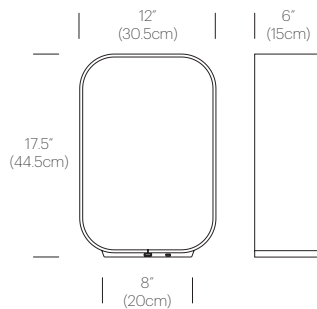

CERTIFICATIONS

PACKAGING WEIGHT AND DIMENSIONS

CONTOUR TABLE SM:	11LBS 17.5" X 12" X 6"
	5KGS 44.5cm X 30cm X 15cm
CONTOUR TABLE LG:	13LBS 25" X 13" X 6"
	6KGS 63.5cm X 33cm X 15cm

NOTES

Custom requests can be considered on volume orders

FINISHES

DIMENSIONS

TABLE SM

TABLE LG

CONTOUR FLOOR

DESCRIPTION

Contour's revealing and elegant open framed architecture captures warm LED illumination within a remarkably slender extruded aluminum structure. Intelligent and highly efficient, Contour's minimalist design has been refined to the bare essentials, creating a rich interior space for your personal belongings while providing an unobstructed view of its surroundings. Contour's premium wood interiors provide an inviting resting place for your books, precious objects.

CERTIFICATIONS

PACKAGING WEIGHT AND DIMENSIONS

CONTOUR FLOOR:	30LBS	60" X 13" X 6"
	14KGS	152.5cm X 13cm X 15cm

NOTES

Custom requests can be considered on volume orders

FINISHES

DIMENSIONS

FLOOR