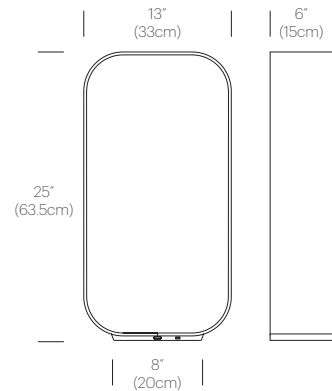

CERTIFICATIONS

PACKAGING WEIGHT AND DIMENSIONS

CONTOUR TABLE SM:	11LBS 17.5" X 12" X 6"
	5KGS 44.5cm X 30cm X 15cm
CONTOUR TABLE LG:	13LBS 25" X 13" X 6"
	6KGS 63.5cm X 33cm X 15cm

NOTES

Custom requests can be considered on volume orders

FINISHES

DIMENSIONS

TABLE SM

TABLE LG

CONTOUR FLOOR

DESCRIPTION

Contour's revealing and elegant open framed architecture captures warm LED illumination within a remarkably slender extruded aluminum structure. Intelligent and highly efficient, Contour's minimalist design has been refined to the bare essentials, creating a rich interior space for your personal belongings while providing an unobstructed view of its surroundings. Contour's premium wood interiors provide an inviting resting place for your books, precious objects.

CERTIFICATIONS

PACKAGING WEIGHT AND DIMENSIONS

CONTOUR FLOOR:	30LBS	60" X 13" X 6"
	14KGS	152.5cm X 13cm X 15cm

NOTES

Custom requests can be considered on volume orders

FINISHES

DIMENSIONS

FLOOR