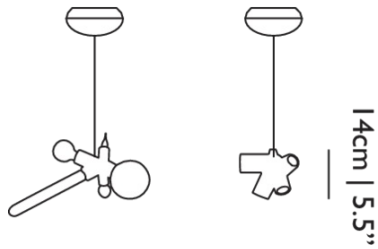

## *Detailing*

The Cluster Lamp comes without light sources, so the final shape will reflect your own imagination and personality.

---

## Dimensions

19cm | 7.5"